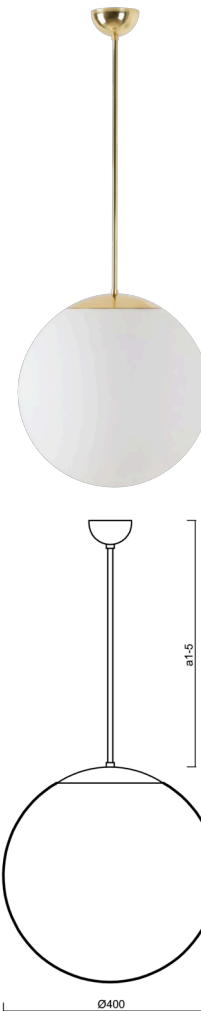

ADRIA P3

LED-5L06E600Z11/096/a5 NK3HST MS 4K#

WWW.OSMONT.CZ

ADRIA P3

Product code: ADR62754

Type: LED-5L06E600Z11/096/a5 NK3HST MS 4K#

Short description of the luminaire: Brass polished | pendant LED light with emergency backup combined (with Self-test) | TRIPLEX OPAL hand blown glass shade| rod pendant 100 cm |

Technical

Types of luminaires	Emergency combined SELFTEST
Mounting type	Suspended - rod
Base material	brass
Shade material	three-layer glass TRIPLEX OPAL
Base color	polished brass
Shade color	white
Holding the shade	folding system
Mounting location	ceiling
Width	400 mm
Length	400 mm
Height	400 mm
Hinge length	1000 mm
mounting holes (diameter)	none
Cable entrance	none
Energy Class	D
Impact strength	IK01
Operating temperature	from -20°C to +30°C