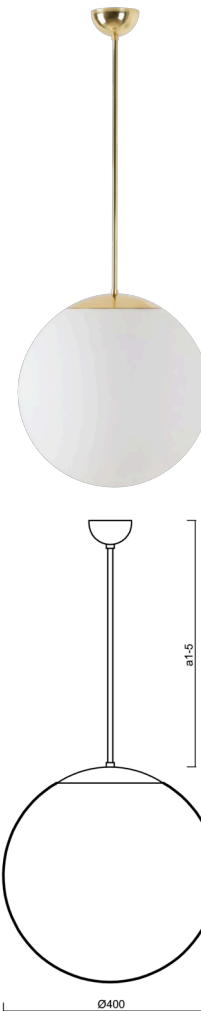

ADRIA P3

LED-5L06E600Z11/096/a3 NK3HST MS 4K#

WWW.OSMONT.CZ

ADRIA P3

Product code: ADR62752

Type: LED-5L06E600Z11/096/a3 NK3HST MS 4K#

Short description of the luminaire: Brass polished | pendant LED light with emergency backup combined (with Self-test) | TRIPLEX OPAL hand blown glass shade| rod pendant 60 cm |

Technical

Types of luminaires	Emergency combined SELFTEST
Mounting type	Suspended - rod
Base material	brass
Shade material	three-layer glass TRIPLEX OPAL
Base color	polished brass
Shade color	white
Holding the shade	folding system
Mounting location	ceiling
Width	400 mm
Length	400 mm
Height	400 mm
Hinge length	600 mm
mounting holes (diameter)	none
Cable entrance	none
Energy Class	D
Impact strength	IK01
Operating temperature	from -20°C to +30°C