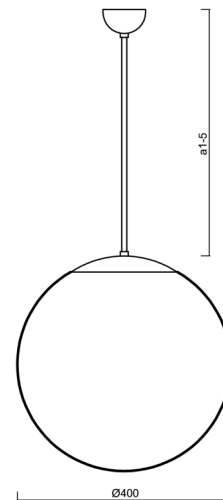

ADRIA P3

LED-5L06E600Z11/096/a5 NK3HST C 4K#

WWW.OSMONT.CZ

ADRIA P3

Product code: ADR62749

Type: LED-5L06E600Z11/096/a5 NK3HST C 4K#

Short description of the luminaire: Black colour | pendant LED light with emergency backup combined (with Self-test) | TRIPLEX OPAL hand blown glass shade| rod pendant 100 cm |

Technical

Types of luminaires	Emergency combined SELFTEST
Mounting type	Suspended - rod
Base material	steel
Shade material	three-layer glass TRIPLEX OPAL
Base color	black Ral9005
Shade color	white
Holding the shade	folding system
Mounting location	ceiling
Width	400 mm
Length	400 mm
Height	400 mm
Hinge length	1000 mm
mounting holes (diameter)	none
Cable entrance	none
Energy Class	D
Impact strength	IK01
Operating temperature	from -20°C to +30°C