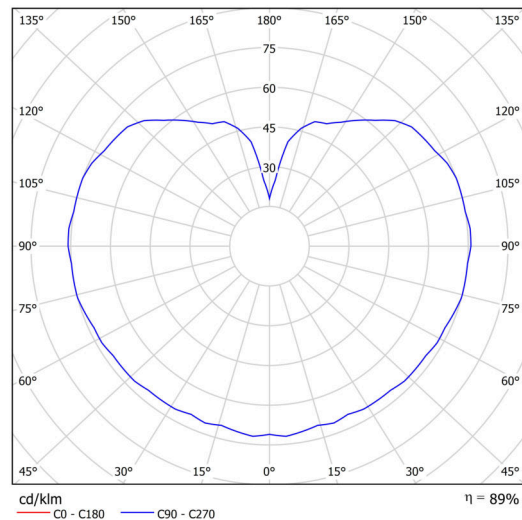

Technical

Types of luminaires	Emergency combined SELFTEST
Mounting type	Suspended - rod
Base material	steel
Shade material	three-layer glass TRIPLEX OPAL
Base color	black Ral9005
Shade color	white
Holding the shade	folding system
Mounting location	ceiling
Width	400 mm
Length	400 mm
Height	400 mm
Hinge length	1000 mm
mounting holes (diameter)	none
Cable entrance	none
Energy Class	D
Impact strength	IK01
Operating temperature	from -20°C to +30°C

Electric

Power consumption	27 W
Ingress Protection	IP40
Socket	LED modul
Battery type	LiFePO4
Emergency time	3 hours
SELFTEST	yes
terminal block	none

Luminous

Lum. flux of luminaire	4070 lm
Lum. flux of light source	4630 lm
Lum. flux of light source in emergency mode	200 lm
Temperature	4000 K
Rated life time LED L80/B10	100000 hours
CRI	Ra80
MacAdam	3
Blue light hazard	Risk group 0