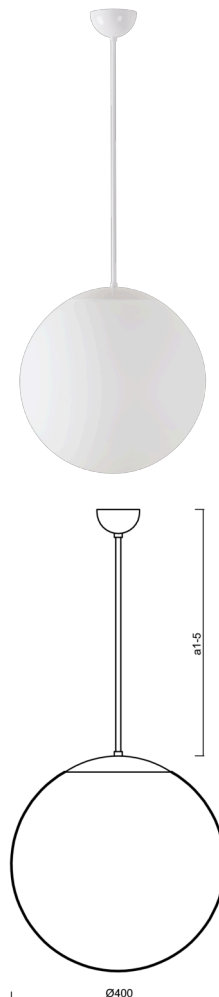

ADRIA P3

LED-5L06E600Z11/096/a5 NK3HST B 4K#

WWW.OSMONT.CZ

ADRIA P3

Product code: ADR62744

Type: LED-5L06E600Z11/096/a5 NK3HST B 4K#

Short description of the luminaire: White colour | pendant LED light with emergency backup combined (with Self-test) | TRIPLEX OPAL hand blown glass shade| rod pendant 100 cm |

Technical

Types of luminaires	Emergency combined SELFTEST
Mounting type	Suspended - rod
Base material	steel
Shade material	three-layer glass TRIPLEX OPAL
Base color	white Ra19003
Shade color	white
Holding the shade	folding system
Mounting location	ceiling
Width	400 mm
Length	400 mm
Height	400 mm
Hinge length	1000 mm
mounting holes (diameter)	none
Cable entrance	none
Energy Class	D
Impact strength	IK01
Operating temperature	from -20°C to +30°C