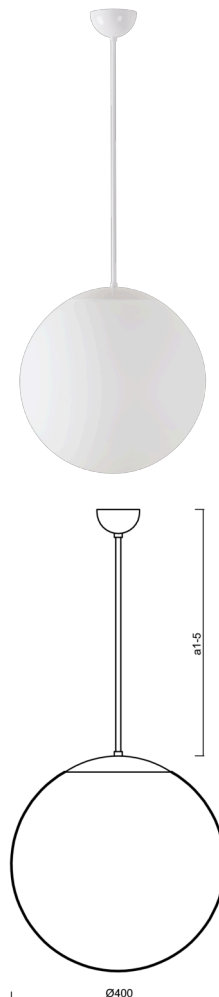

ADRIA P3

LED-5L06E600Z11/096/a3 NK3HST B 4K#

WWW.OSMONT.CZ

ADRIA P3

Product code: ADR62742

Type: LED-5L06E600Z11/096/a3 NK3HST B 4K#

Short description of the luminaire: White colour | pendant LED light with emergency backup combined (with Self-test) | TRIPLEX OPAL hand blown glass shade| rod pendant 60 cm |

Technical

Types of luminaires	Emergency combined SELFTEST
Mounting type	Suspended - rod
Base material	steel
Shade material	three-layer glass TRIPLEX OPAL
Base color	white Ra19003
Shade color	white
Holding the shade	folding system
Mounting location	ceiling
Width	400 mm
Length	400 mm
Height	400 mm
Hinge length	600 mm
mounting holes (diameter)	none
Cable entrance	none
Energy Class	D
Impact strength	IK01
Operating temperature	from -20°C to +30°C