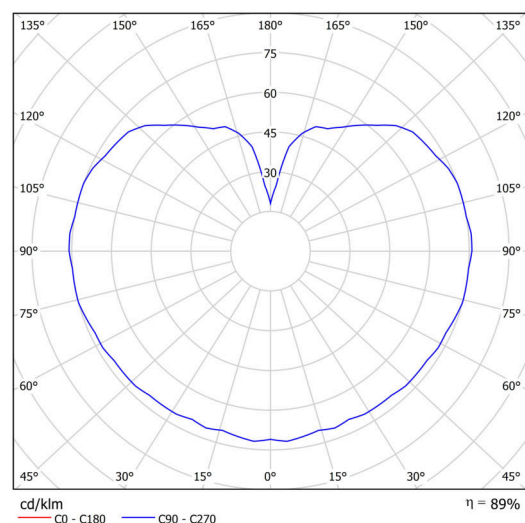

Luminous

Lum. flux of luminaire	4070 lm
Lum. flux of light source	4630 lm
Lum. flux of light source in emergency mode	200 lm
Temperature	4000 K
Rated life time LED L80/B10	100000 hours
CRI	Ra80
MacAdam	3
Blue light hazard	Risk group 0

Eulum data for calculation programs are available at www.osmont.cz.