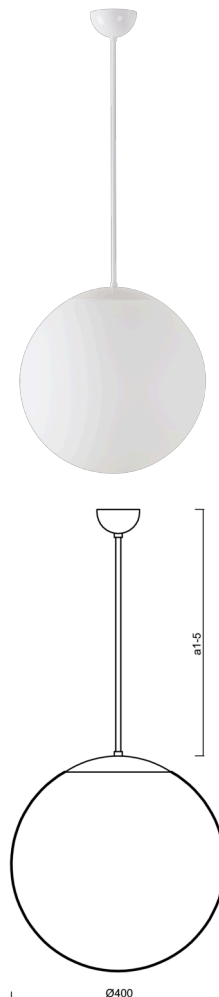

ADRIA P3

LED-5L06E600Z11/096/a2 NK3HST B 4K#

WWW.OSMONT.CZ

ADRIA P3

Product code: ADR62741

Type: LED-5L06E600Z11/096/a2 NK3HST B 4K#

Short description of the luminaire: White colour | pendant LED light with emergency backup combined (with Self-test) | TRIPLEX OPAL hand blown glass shade| rod pendant 40 cm |

Technical

| | |
|---------------------------|--------------------------------|
| Types of luminaires | Emergency combined SELFTEST |
| Mounting type | Suspended - rod |
| Base material | steel |
| Shade material | three-layer glass TRIPLEX OPAL |
| Base color | white Ra19003 |
| Shade color | white |
| Holding the shade | folding system |
| Mounting location | ceiling |
| Width | 400 mm |
| Length | 400 mm |
| Height | 400 mm |
| Hinge length | 400 mm |
| mounting holes (diameter) | none |
| Cable entrance | none |
| Energy Class | D |
| Impact strength | IK01 |
| Operating temperature | from -20°C to +30°C |