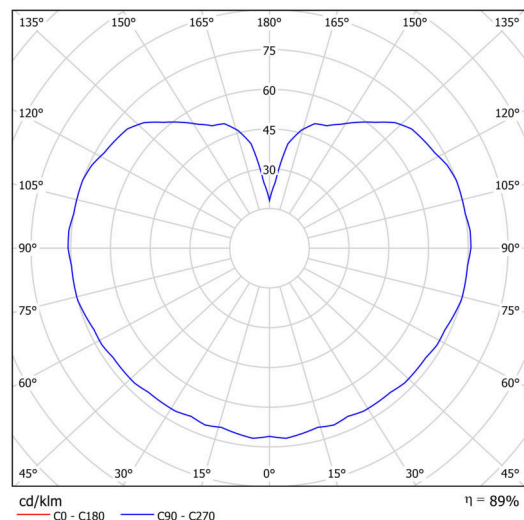

Luminous

Lum. flux of luminaire	4070 lm
Lum. flux of light source	4630 lm
Lum. flux of light source in emergency mode	200 lm
Temperature	4000 K
Rated life time LED L80/B10	100000 hours
CRI	Ra80
MacAdam	3
Blue light hazard	Risk group 0