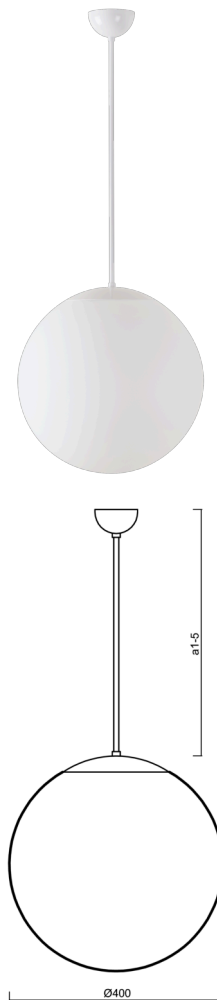

ADRIA P3

LED-5L06E600Z11/096/a1 NK3HST B 4K#

WWW.OSMONT.CZ

ADRIA P3

Product code: ADR62740

Type: LED-5L06E600Z11/096/a1 NK3HST B 4K#

Short description of the luminaire: White colour | pendant LED light with emergency backup combined (with Self-test) | TRIPLEX OPAL hand blown glass shade| rod pendant 20 cm |

Technical

Types of luminaires	Emergency combined SELFTEST
Mounting type	Suspended - rod
Base material	steel
Shade material	three-layer glass TRIPLEX OPAL
Base color	white Ra19003
Shade color	white
Holding the shade	folding system
Mounting location	ceiling
Width	400 mm
Length	400 mm
Height	400 mm
Hinge length	200 mm
mounting holes (diameter)	none
Cable entrance	none
Energy Class	D
Impact strength	IK01
Operating temperature	from -20°C to +30°C