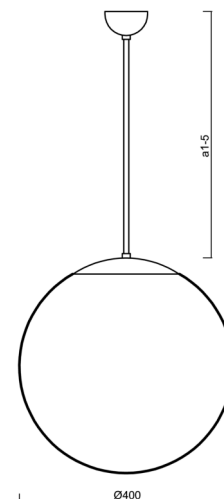

ADRIA P3

LED-5L06E600Z11/096/a3 NK3HST NL 3K#

WWW.OSMONT.CZ

ADRIA P3

Product code: ADR62257

Type: LED-5L06E600Z11/096/a3 NK3HST NL 3K#

Short description of the luminaire: Stainless steel polished | pendant LED light with emergency backup combined (with Self-test) | TRIPLEX OPAL hand blown glass shade| rod pendant 60 cm |

Technical

Types of luminaires	Emergency combined SELFTEST
Mounting type	Suspended - rod
Base material	stainless steel steel
Shade material	three-layer glass TRIPLEX OPAL
Base color	polished stainless steel
Shade color	white
Holding the shade	folding system
Mounting location	ceiling
Width	400 mm
Length	400 mm
Height	400 mm
Hinge length	600 mm
mounting holes (diameter)	none
Cable entrance	none
Energy Class	D
Impact strength	IK01
Operating temperature	from -20°C to +30°C

Eulum data for calculation programs are available at www.osmont.cz.

Logistic

EAN	8591728146184
Weight NTTO	6.1 Kg
Weight BTTO	7.2 Kg
Number of cartons	2 pcs
Package volume	0.081 m ³
Package 1 width	0.405 m
Package 1 length	0.405 m
Package 1 height	0.41 m
Warranty*	60 months