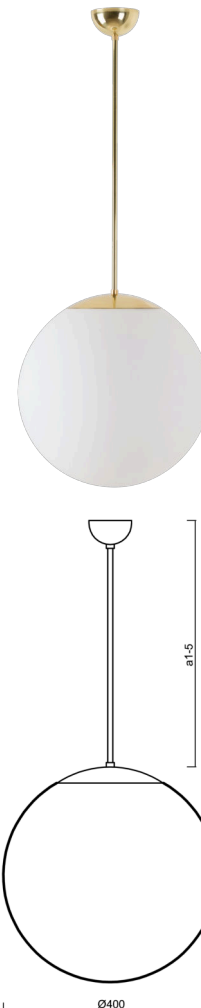

ADRIA P3

LED-5L06E600Z11/096/a5 NK3HST MS 3K#

WWW.OSMONT.CZ

ADRIA P3

Product code: ADR62254

Type: LED-5L06E600Z11/096/a5 NK3HST MS 3K#

Short description of the luminaire: Brass polished | pendant LED light with emergency backup combined (with Self-test) | TRIPLEX OPAL hand blown glass shade| rod pendant 100 cm |

Technical

Types of luminaires	Emergency combined SELFTEST
Mounting type	Suspended - rod
Base material	brass
Shade material	three-layer glass TRIPLEX OPAL
Base color	polished brass
Shade color	white
Holding the shade	folding system
Mounting location	ceiling
Width	400 mm
Length	400 mm
Height	400 mm
Hinge length	1000 mm
mounting holes (diameter)	none
Cable entrance	none
Energy Class	D
Impact strength	IK01
Operating temperature	from -20°C to +30°C