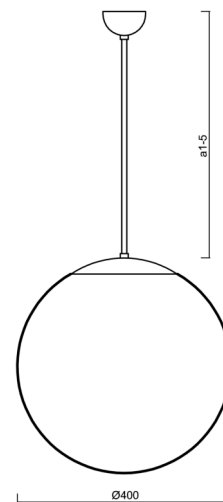

ADRIA P3

LED-5L06E600Z11/096/a1 NK3HST MS 3K#

WWW.OSMONT.CZ

ADRIA P3

Product code: ADR62250

Type: LED-5L06E600Z11/096/a1 NK3HST MS 3K#

Short description of the luminaire: Brass polished | pendant LED light with emergency backup combined (with Self-test) | TRIPLEX OPAL hand blown glass shade| rod pendant 20 cm |

Technical

Types of luminaires	Emergency combined SELFTEST
Mounting type	Suspended - rod
Base material	brass
Shade material	three-layer glass TRIPLEX OPAL
Base color	polished brass
Shade color	white
Holding the shade	folding system
Mounting location	ceiling
Width	400 mm
Length	400 mm
Height	400 mm
Hinge length	200 mm
mounting holes (diameter)	none
Cable entrance	none
Energy Class	D
Impact strength	IK01
Operating temperature	from -20°C to +30°C

Eulum data for calculation programs are available at www.osmont.cz.

Logistic

EAN	8591728146054
Weight NTTO	6 Kg
Weight BTTO	7.1 Kg
Number of cartons	2 pcs
Package volume	0.081 m ³
Package 1 width	0.405 m
Package 1 length	0.405 m
Package 1 height	0.41 m
Warranty*	60 months