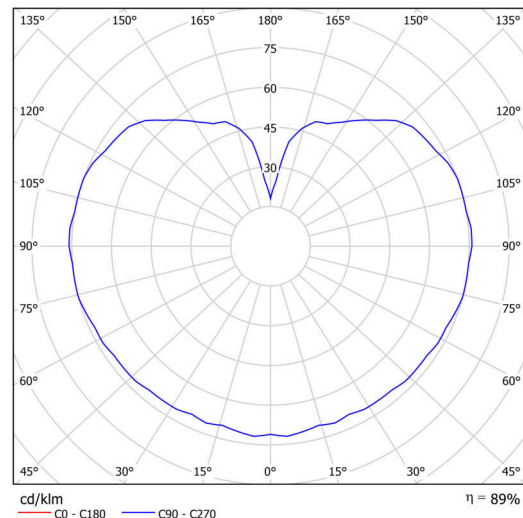

Luminous

Lum. flux of luminaire	3910 lm
Lum. flux of light source	4440 lm
Lum. flux of light source in emergency mode	200 lm
Temperature	3000 K
Rated life time LED L80/B10	100000 hours
CRI	Ra80
MacAdam	3
Blue light hazard	Risk group 0

Eulum data for calculation programs are available at www.osmont.cz.