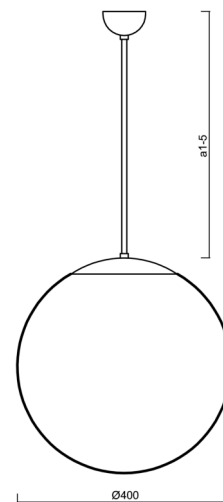

ADRIA P3

LED-5L06E600Z11/096/a3 NK3HST C 3K#

WWW.OSMONT.CZ

ADRIA P3

Product code: ADR62247

Type: LED-5L06E600Z11/096/a3 NK3HST C 3K#

Short description of the luminaire: Black colour | pendant LED light with emergency backup combined (with Self-test) | TRIPLEX OPAL hand blown glass shade| rod pendant 60 cm |

Technical

Types of luminaires	Emergency combined SELFTEST
Mounting type	Suspended - rod
Base material	steel
Shade material	three-layer glass TRIPLEX OPAL
Base color	black Ral9005
Shade color	white
Holding the shade	folding system
Mounting location	ceiling
Width	400 mm
Length	400 mm
Height	400 mm
Hinge length	600 mm
mounting holes (diameter)	none
Cable entrance	none
Energy Class	D
Impact strength	IK01
Operating temperature	from -20°C to +30°C

Eulum data for calculation programs are available at www.osmont.cz.

Logistic

EAN	8591728146047
Weight NTTO	6.1 Kg
Weight BTTO	7.2 Kg
Number of cartons	2 pcs
Package volume	0.081 m ³
Package 1 width	0.405 m
Package 1 length	0.405 m
Package 1 height	0.41 m
Warranty*	60 months