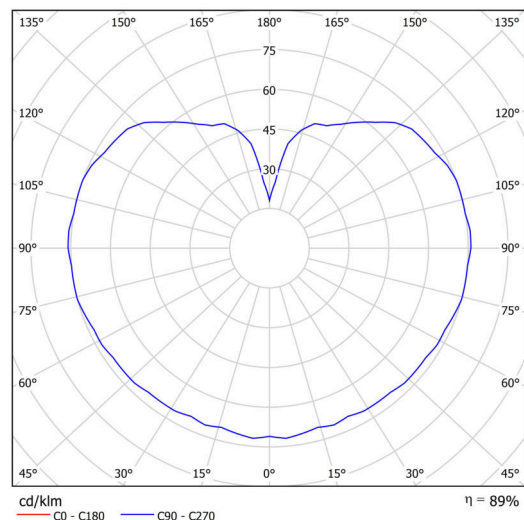

Luminous

Lum. flux of luminaire	3910 lm
Lum. flux of light source	4440 lm
Lum. flux of light source in emergency mode	200 lm
Temperature	3000 K
Rated life time LED L80/B10	100000 hours
CRI	Ra80
MacAdam	3
Blue light hazard	Risk group 0

Eulum data for calculation programs are available at www.osmont.cz.