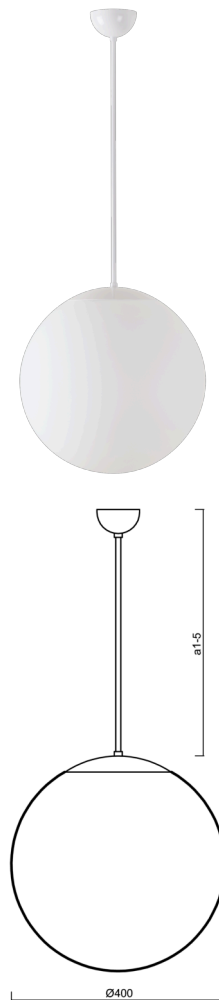

ADRIA P3

LED-5L06E600Z11/096/a3 NK3HST B 3K#

WWW.OSMONT.CZ

ADRIA P3

Product code: ADR62242

Type: LED-5L06E600Z11/096/a3 NK3HST B 3K#

Short description of the luminaire: White colour | pendant LED light with emergency backup combined (with Self-test) | TRIPLEX OPAL hand blown glass shade| rod pendant 60 cm |

Technical

Types of luminaires	Emergency combined SELFTEST
Mounting type	Suspended - rod
Base material	steel
Shade material	three-layer glass TRIPLEX OPAL
Base color	white Ra19003
Shade color	white
Holding the shade	folding system
Mounting location	ceiling
Width	400 mm
Length	400 mm
Height	400 mm
Hinge length	600 mm
mounting holes (diameter)	none
Cable entrance	none
Energy Class	D
Impact strength	IK01
Operating temperature	from -20°C to +30°C