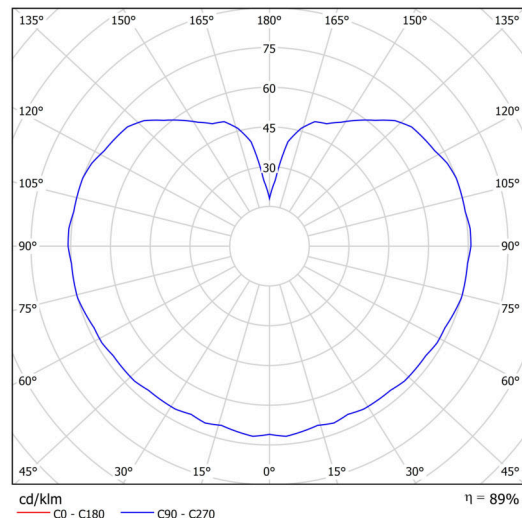

Technical

Types of luminaires	Classic on/off
Mounting type	Suspended - rod
Base material	steel
Shade material	three-layer glass TRIPLEX OPAL
Base color	black Ral9005
Shade color	white
Holding the shade	steel holder
Mounting location	ceiling
Width	400 mm
Length	400 mm
Height	400 mm
Diameter	ø 400 mm
Hinge length	800 mm
mounting holes (diameter)	none
Installation wire (diameter)	none
Energy Class	D
Impact strength	IK01
Operating temperature	from -20°C to +30°C

Luminous

Lum. flux of luminaire	4070 lm
Lum. flux of light source	4630 lm
Luminaire efficacy	150 lm/W
Temperature	4000 K
Rated life time LED L80/B10	100000 hours
CRI	Ra80
MacAdam	3
Blue light hazard	Risk group 0