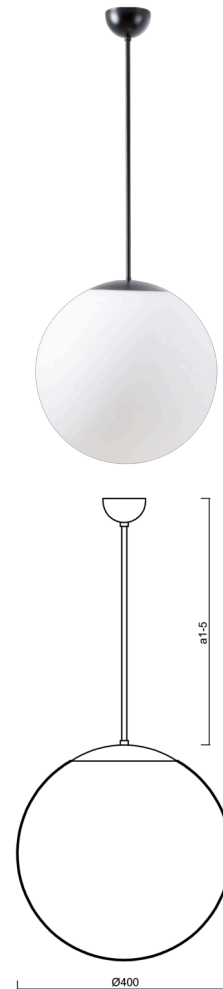

ADRIA P3

Product code: ADR61788

Type: LED-5L06E600Z11/096/a4 C 4K#

Short description of the luminaire: Black pendant LED light ON/OFF with TRIPLEX OPAL glass shade.

Technical

Types of luminaires	Classic on/off
Mounting type	Suspended - rod
Base material	steel
Shade material	three-layer glass TRIPLEX OPAL
Base color	black Ral9005
Shade color	white
Holding the shade	steel holder
Mounting location	ceiling
Width	400 mm
Length	400 mm
Height	400 mm
Diameter	ø 400 mm
Hinge length	800 mm
mounting holes (diameter)	none
Installation wire (diameter)	none
Energy Class	D
Impact strength	IK01
Operating temperature	from -20°C to +30°C

Electric

Power consumption	27 W
Ingress Protection	IP40
Socket	LED modul
terminal block	none
Automatic circuit breaker type B10A	31 pcs
Automatic circuit breaker type B16A	50 pcs
Automatic circuit breaker type C10A	52 pcs
Automatic circuit breaker type C16A	85 pcs

Luminous

Lum. flux of luminaire	4070 lm
Lum. flux of light source	4630 lm
Luminaire efficacy	150 lm/W
Temperature	4000 K
Rated life time LED L80/B10	100000 hours
CRI	Ra80
MacAdam	3
Blue light hazard	Risk group 0

Eulum data for calculation programs are available at www.osmont.cz.