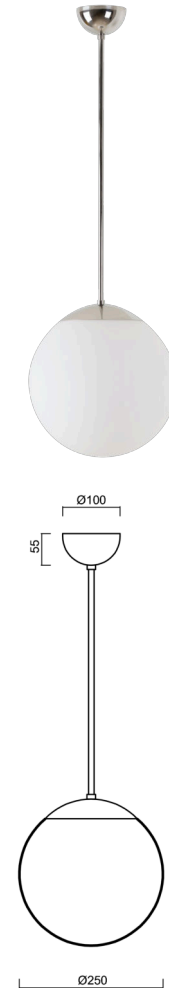

ADRIA P2A

Product code: ADR50538

Type: LED-5L06E300Z11/093/L80 NL DALI 4K#

Short description of the luminaire: Stainless steel polished | pendant LED light DALI | TRIPLEX OPAL hand blown glass shade | rod pendant 80 cm |

Technical data

Types of luminaires	Dimmable
Mounting type	Suspended - rod
Base material	stainless steel steel
Shade material	three-layer glass TRIPLEX OPAL
Base color	polished stainless steel
Shade color	white
Holding the shade	steel holder
Mounting location	ceiling
Width	250 mm
Length	250 mm
Height	250 mm
Diameter	ø 250 mm
Suspension length	800 mm
mounting holes (diameter)	none
Energy Class	D
Impact strength	IK01
Operating temperature	from -20°C to +30°C

Electrical data

Power consumption	14 W
Ingress Protection	IP40
Socket	LED modul
terminal block	none

Luminous data

Lum. flux of luminaire	2090 lm
Lum. flux of light source	2380 lm
Chromaticity temperature	4000 K
Rated life time LED L80/B10	100000 hours
CRI	Ra80
MacAdam	3
Blue light hazard	Risk group 0

Eulum data for calculation programs are available at www.osmont.cz.