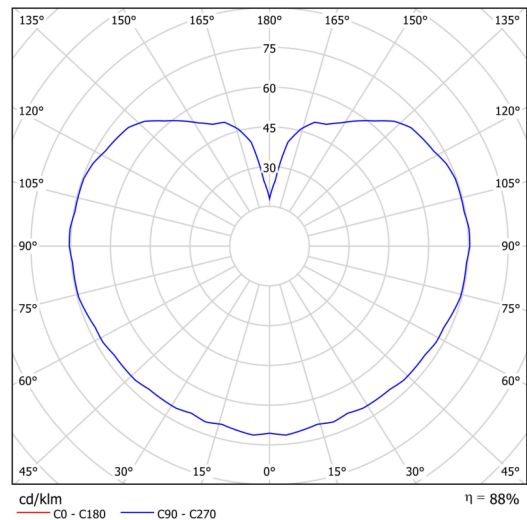

ADRIA P2A

Product code: ADR50521

Type: LED-5L06E300Z11/093/L40 MS 4K#

Short description of the luminaire: Brass polished | pendant LED light ON/OFF | TRIPLEX OPAL hand blown glass shade| rod pendant 40 cm |

Technical data

Types of luminaires	Classic on/off
Mounting type	Suspended - rod
Base material	brass
Shade material	three-layer glass TRIPLEX OPAL
Base color	polished brass
Shade color	white
Holding the shade	steel holder
Mounting location	ceiling
Width	250 mm
Length	250 mm
Height	250 mm
Diameter	ø 250 mm
Suspension length	400 mm
mounting holes (diameter)	none
Energy Class	D
Impact strength	IK01
Operating temperature	from -20°C to +30°C

Electrical data

Power consumption	14 W
Ingress Protection	IP40
Socket	LED modul
terminal block	none

Luminous data

Lum. flux of luminaire	2090 lm
Lum. flux of light source	2380 lm
Chromaticity temperature	4000 K
Rated life time LED L80/B10	100000 hours
CRI	Ra80
MacAdam	3
Blue light hazard	Risk group 0

Eulum data for calculation programs are available at www.osmont.cz.