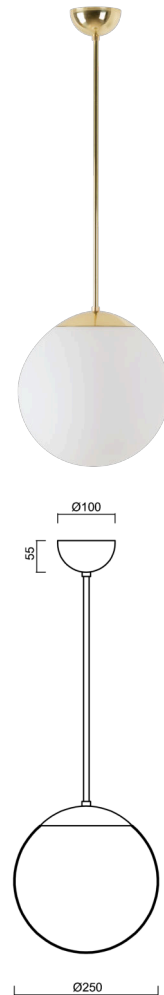

ADRIA P2A

Product code: ADR50521

Type: LED-5L06E300Z11/093/L40 MS 4K#

Short description of the luminaire: Brass polished | pendant LED light ON/OFF | TRIPLEX OPAL hand blown glass shade| rod pendant 40 cm |

Technical data

Types of luminaires	Classic on/off
Mounting type	Suspended - rod
Base material	brass
Shade material	three-layer glass TRIPLEX OPAL
Base color	polished brass
Shade color	white
Holding the shade	steel holder
Mounting location	ceiling
Width	250 mm
Length	250 mm
Height	250 mm
Diameter	ø 250 mm
Suspension length	400 mm
mounting holes (diameter)	none
Energy Class	D
Impact strength	IK01
Operating temperature	from -20°C to +30°C

Electrical data

Power consumption	14 W
Ingress Protection	IP40
Socket	LED modul
terminal block	none

Luminous data

Lum. flux of luminaire	2090 lm
Lum. flux of light source	2380 lm
Chromaticity temperature	4000 K
Rated life time LED L80/B10	100000 hours
CRI	Ra80
MacAdam	3
Blue light hazard	Risk group 0

Eulum data for calculation programs are available at www.osmont.cz.