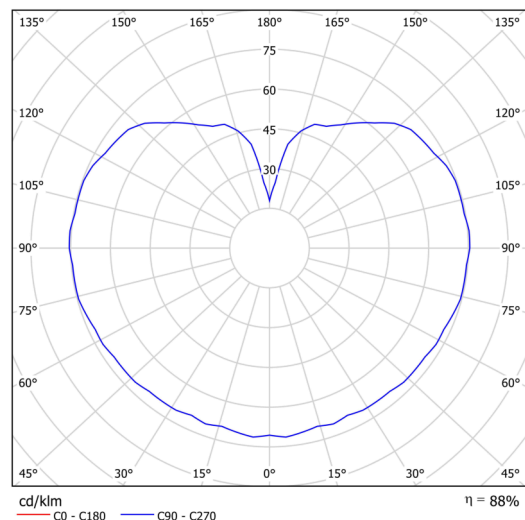

ADRIA P2A

Product code: ADR50514

Type: Soukromý: LED-5L06E300Z11/093/L100 C 4K#

Short description of the luminaire: Black colour | pendant LED light ON/OFF | TRIPLEX OPAL hand blown glass shade| rod pendant 100 cm |

Technical data

Types of luminaires	Classic on/off
Mounting type	Suspended - rod
Base material	steel
Shade material	three-layer glass TRIPLEX OPAL
Base color	black Ral9005
Shade color	white
Holding the shade	steel holder
Mounting location	ceiling
Width	250 mm
Length	250 mm
Height	250 mm
Diameter	ø 250 mm
Suspension length	1000 mm
mounting holes (diameter)	none
Energy Class	D
Impact strength	IK01
Operating temperature	from -20°C to +30°C

Electrical data

Power consumption	14 W
Ingress Protection	IP40
Socket	LED modul
terminal block	none

Luminous data

Lum. flux of luminaire	2090 lm
Lum. flux of light source	2380 lm
Chromaticity temperature	4000 K
Rated life time LED L80/B10	100000 hours
CRI	Ra80
MacAdam	3
Blue light hazard	Risk group 0

Eulum data for calculation programs are available at www.osmont.cz.