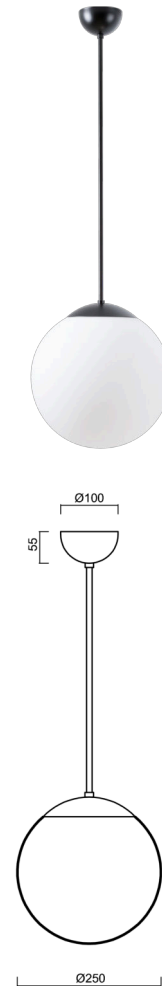

ADRIA P2A

Product code: ADR50514

Type: Soukromý: LED-5L06E300Z11/093/L100 C 4K#

Short description of the luminaire: Black colour | pendant LED light ON/OFF | TRIPLEX OPAL hand blown glass shade| rod pendant 100 cm |

Technical data

Types of luminaires	Classic on/off
Mounting type	Suspended - rod
Base material	steel
Shade material	three-layer glass TRIPLEX OPAL
Base color	black Ral9005
Shade color	white
Holding the shade	steel holder
Mounting location	ceiling
Width	250 mm
Length	250 mm
Height	250 mm
Diameter	ø 250 mm
Suspension length	1000 mm
mounting holes (diameter)	none
Energy Class	D
Impact strength	IK01
Operating temperature	from -20°C to +30°C

Electrical data

Power consumption	14 W
Ingress Protection	IP40
Socket	LED modul
terminal block	none

Luminous data

Lum. flux of luminaire	2090 lm
Lum. flux of light source	2380 lm
Chromaticity temperature	4000 K
Rated life time LED L80/B10	100000 hours
CRI	Ra80
MacAdam	3
Blue light hazard	Risk group 0

Eulum data for calculation programs are available at www.osmont.cz.