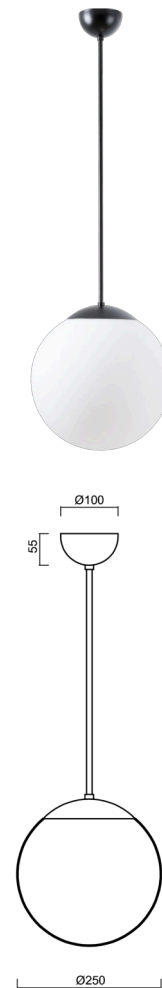

ADRIA P2A

Product code: ADR50512

Type: LED-5L06E300Z11/093/L60 C 4K#

Short description of the luminaire: Black colour | pendant LED light ON/OFF | TRIPLEX OPAL hand blown glass shade| rod pendant 60 cm |

Technical data

Types of luminaires	Classic on/off
Mounting type	Suspended - rod
Base material	steel
Shade material	three-layer glass TRIPLEX OPAL
Base color	black Ral9005
Shade color	white
Holding the shade	steel holder
Mounting location	ceiling
Width	250 mm
Length	250 mm
Height	250 mm
Diameter	ø 250 mm
Suspension length	600 mm
mounting holes (diameter)	none
Energy Class	D
Impact strength	IK01
Operating temperature	from -20°C to +30°C

Electrical data

Power consumption	14 W
Ingress Protection	IP40
Socket	LED modul
terminal block	none

Luminous data

Lum. flux of luminaire	2090 lm
Lum. flux of light source	2380 lm
Chromaticity temperature	4000 K
Rated life time LED L80/B10	100000 hours
CRI	Ra80
MacAdam	3
Blue light hazard	Risk group 0

Eulum data for calculation programs are available at www.osmont.cz.