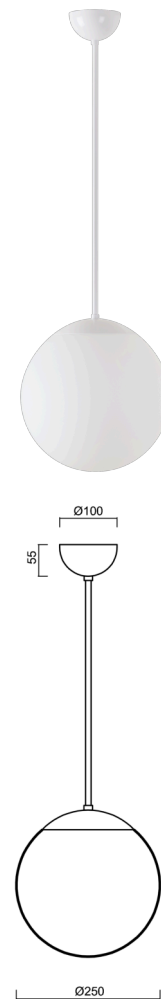

ADRIA P2A

Product code: ADR50508

Type: LED-5L06E300Z11/093/L80 B DALI 4K#

Short description of the luminaire: White colour | pendant LED light DALI | TRIPLEX OPAL hand blown glass shade| rod pendant 80 cm |

Technical data

Types of luminaires	Dimmable
Mounting type	Suspended - rod
Base material	steel
Shade material	three-layer glass TRIPLEX OPAL
Base color	white Ral9003
Shade color	white
Holding the shade	steel holder
Mounting location	ceiling
Width	250 mm
Length	250 mm
Height	250 mm
Diameter	ø 250 mm
Suspension length	800 mm
mounting holes (diameter)	none
Energy Class	D
Impact strength	IK01
Operating temperature	from -20°C to +30°C

Electrical data

Power consumption	14 W
Ingress Protection	IP40
Socket	LED modul
terminal block	none

Luminous data

Lum. flux of luminaire	2090 lm
Lum. flux of light source	2380 lm
Chromaticity temperature	4000 K
Rated life time LED L80/B10	100000 hours
CRI	Ra80
MacAdam	3
Blue light hazard	Risk group 0

Eulum data for calculation programs are available at www.osmont.cz.