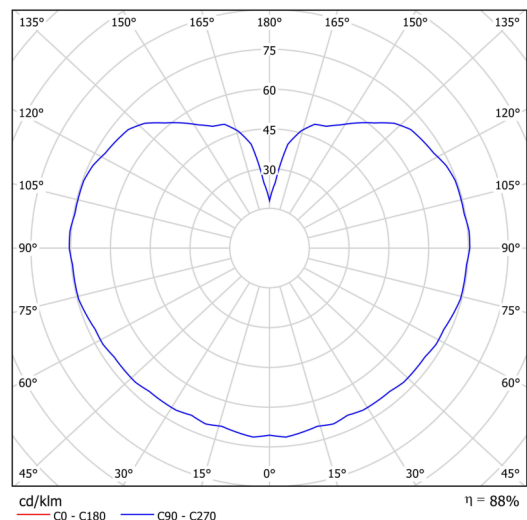

ADRIA P2A

Product code: ADR50046

Type: Soukromý: LED-5L06E300Z11/093/L40 NB DALI 3K#

Short description of the luminaire: Stainless steel brushed | pendant LED light DALI | TRIPLEX OPAL hand blown glass shade | rod pendant 40 cm |

Technical data

Types of luminaires	Dimmable
Mounting type	Suspended - rod
Base material	stainless steel steel
Shade material	three-layer glass TRIPLEX OPAL
Base color	brushed stainless steel
Shade color	white
Holding the shade	steel holder
Mounting location	ceiling
Width	250 mm
Length	250 mm
Height	250 mm
Diameter	ø 250 mm
Suspension length	400 mm
mounting holes (diameter)	none
Energy Class	D
Impact strength	IK01
Operating temperature	from -20°C to +30°C

Electrical data

Power consumption	14 W
Ingress Protection	IP40
Socket	LED modul
terminal block	none

Luminous data

Lum. flux of luminaire	2010 lm
Lum. flux of light source	2280 lm
Chromaticity temperature	3000 K
Rated life time LED L80/B10	100000 hours
CRI	Ra80
MacAdam	3
Blue light hazard	Risk group 0

Eulum data for calculation programs are available at www.osmont.cz.