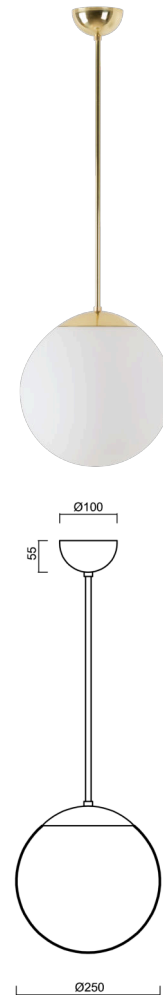

ADRIA P2A

Product code: ADR50021

Type: LED-5L06E300Z11/093/L40 MS 3K#

Short description of the luminaire: Brass polished | pendant LED light ON/OFF | TRIPLEX OPAL hand blown glass shade| rod pendant 40 cm |

Technical data

Types of luminaires	Classic on/off
Mounting type	Suspended - rod
Base material	brass
Shade material	three-layer glass TRIPLEX OPAL
Base color	polished brass
Shade color	white
Holding the shade	steel holder
Mounting location	ceiling
Width	250 mm
Length	250 mm
Height	250 mm
Diameter	ø 250 mm
Suspension length	400 mm
mounting holes (diameter)	none
Energy Class	D
Impact strength	IK01
Operating temperature	from -20°C to +30°C

Electrical data

Power consumption	14 W
Ingress Protection	IP40
Socket	LED modul
terminal block	none

Luminous data

Lum. flux of luminaire	2010 lm
Lum. flux of light source	2280 lm
Chromaticity temperature	3000 K
Rated life time LED L80/B10	100000 hours
CRI	Ra80
MacAdam	3
Blue light hazard	Risk group 0

Eulum data for calculation programs are available at www.osmont.cz.