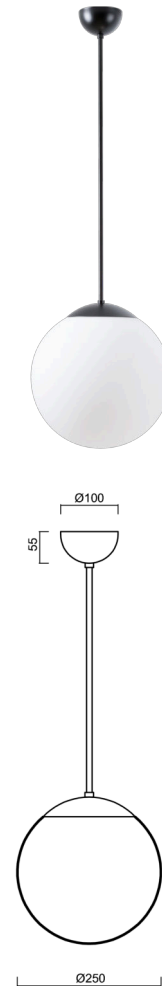

ADRIA P2A

Product code: ADR50012

Type: LED-5L06E300Z11/093/L60 C 3K#

Short description of the luminaire: Black colour | pendant LED light ON/OFF | TRIPLEX OPAL hand blown glass shade| rod pendant 60 cm |

Technical data

Types of luminaires	Classic on/off
Mounting type	Suspended - rod
Base material	steel
Shade material	three-layer glass TRIPLEX OPAL
Base color	black Ral9005
Shade color	white
Holding the shade	steel holder
Mounting location	ceiling
Width	250 mm
Length	250 mm
Height	250 mm
Diameter	ø 250 mm
Suspension length	600 mm
mounting holes (diameter)	none
Energy Class	D
Impact strength	IK01
Operating temperature	from -20°C to +30°C

Electrical data

Power consumption	14 W
Ingress Protection	IP40
Socket	LED modul
terminal block	none

Luminous data

Lum. flux of luminaire	2010 lm
Lum. flux of light source	2280 lm
Chromaticity temperature	3000 K
Rated life time LED L80/B10	100000 hours
CRI	Ra80
MacAdam	3
Blue light hazard	Risk group 0

Eulum data for calculation programs are available at www.osmont.cz.