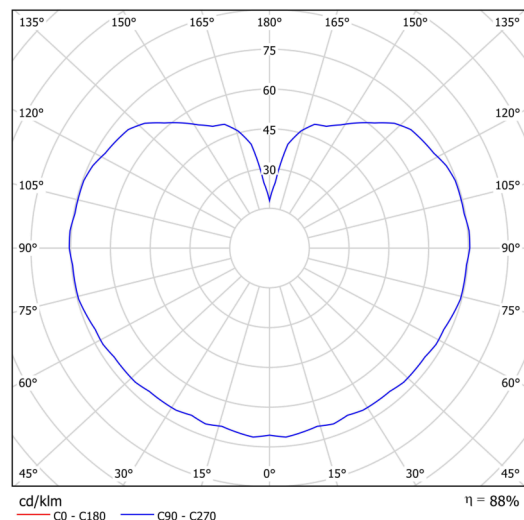

ADRIA P2A

Product code: ADR50012

Type: LED-5L06E300Z11/093/L60 C 3K#

Short description of the luminaire: Black colour | pendant LED light ON/OFF | TRIPLEX OPAL hand blown glass shade| rod pendant 60 cm |

Technical data

Types of luminaires	Classic on/off
Mounting type	Suspended - rod
Base material	steel
Shade material	three-layer glass TRIPLEX OPAL
Base color	black Ral9005
Shade color	white
Holding the shade	steel holder
Mounting location	ceiling
Width	250 mm
Length	250 mm
Height	250 mm
Diameter	ø 250 mm
Suspension length	600 mm
mounting holes (diameter)	none
Energy Class	D
Impact strength	IK01
Operating temperature	from -20°C to +30°C

Electrical data

Power consumption	14 W
Ingress Protection	IP40
Socket	LED modul
terminal block	none

Luminous data

Lum. flux of luminaire	2010 lm
Lum. flux of light source	2280 lm
Chromaticity temperature	3000 K
Rated life time LED L80/B10	100000 hours
CRI	Ra80
MacAdam	3
Blue light hazard	Risk group 0

Eulum data for calculation programs are available at www.osmont.cz.