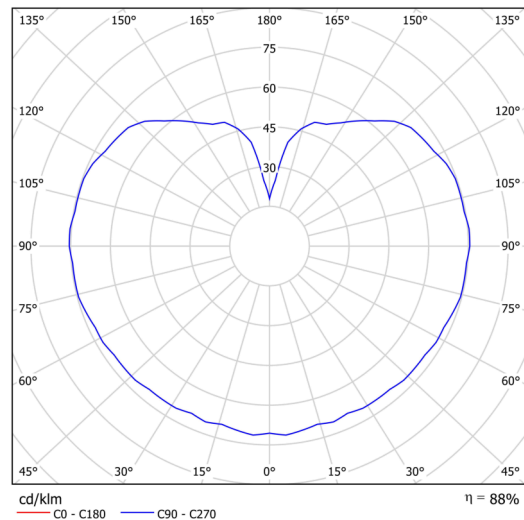

Technical data

Types of luminaires	Classic on/off
Mounting type	Suspended - rod
Base material	steel
Shade material	three-layer glass TRIPLEX OPAL
Base color	black Ral9005
Shade color	white
Holding the shade	steel holder
Mounting location	ceiling
Width	250 mm
Length	250 mm
Height	250 mm
Diameter	ø 250 mm
Suspension length	600 mm
mounting holes (diameter)	none
Impact strength	IK01
Operating temperature	from -20°C to +30°C

Electrical data

Power consumption	25 W
Ingress Protection	IP40
Socket	E27
terminal block	none

Luminous data

Blue light hazard	Risk group 0
-------------------	--------------

Eulum data for calculation programs are available at www.osmont.cz.