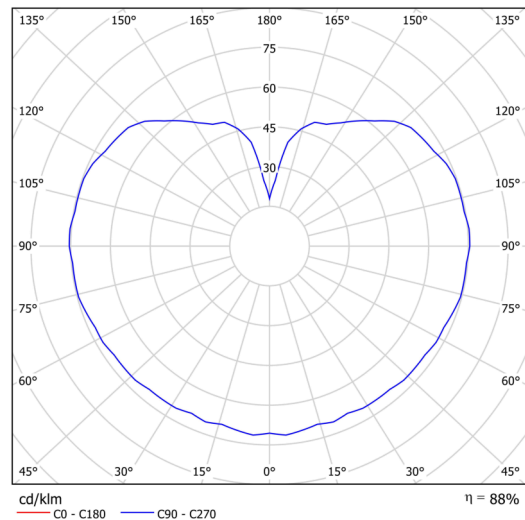

ADRIA P2A

Product code: ADR40012

Type: Z11/093/L40 C*

Short description of the luminaire: Black colour | pendant E27 light ON/OFF | TRIPLEX OPAL hand blown glass shade | rod pendant 40 cm |

Technical data

Types of luminaires	Classic on/off
Mounting type	Suspended - rod
Base material	steel
Shade material	three-layer glass TRIPLEX OPAL
Base color	black Ral9005
Shade color	white
Holding the shade	steel holder
Mounting location	ceiling
Width	250 mm
Length	250 mm
Height	250 mm
Diameter	ø 250 mm
Suspension length	400 mm
mounting holes (diameter)	none
Impact strength	IK01
Operating temperature	from -20°C to +30°C

Electrical data

Power consumption	25 W
Ingress Protection	IP40
Socket	E27
terminal block	none

Luminous data

Blue light hazard	Risk group 0

Eulum data for calculation programs are available at www.osmont.cz.