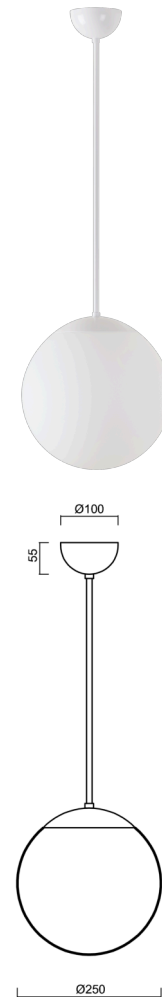

ADRIA P2A

Product code: ADR40000

Type: Z11/093/L20 B*

Short description of the luminaire: White colour | pendant E27 light ON/OFF | TRIPLEX OPAL hand blown glass shade| rod pendant 20 cm |

Technical data

Types of luminaires	Classic on/off
Mounting type	Suspended - rod
Base material	steel
Shade material	three-layer glass TRIPLEX OPAL
Base color	white Ral9003
Shade color	white
Holding the shade	steel holder
Mounting location	ceiling
Width	250 mm
Length	250 mm
Height	250 mm
Diameter	ø 250 mm
Suspension length	200 mm
mounting holes (diameter)	none
Impact strength	IK01
Operating temperature	from -20°C to +30°C

Electrical data

Power consumption	25 W
Ingress Protection	IP40
Socket	E27
terminal block	none

Luminous data

Blue light hazard	Risk group 0

Eulum data for calculation programs are available at www.osmont.cz.