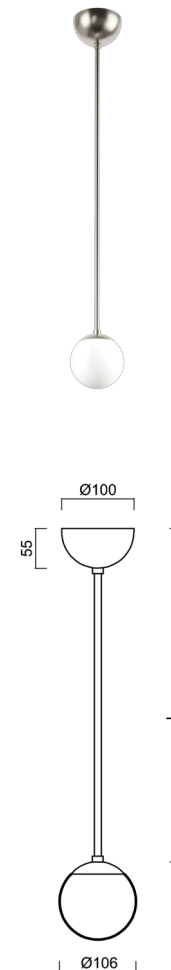

ADRIA P1A

Product code: ADR50943

Type: LED-1L77E500Z11/090/L100 NB 4K#

Short description of the luminaire: Stainless steel brushed | pendant LED light ON/OFF | TRIPLEX OPAL hand blown glass shade | rod pendant 100 cm |

Technical data

Types of luminaires	Classic on/off
Mounting type	Suspended - rod
Base material	stainless steel steel
Shade material	three-layer glass TRIPLEX OPAL
Base color	brushed stainless steel
Shade color	white
Holding the shade	steel holder
Mounting location	ceiling
Width	106 mm
Length	106 mm
Height	106 mm
Diameter	ø 106 mm
Suspension length	1000 mm
mounting holes (diameter)	none
Energy Class	D
Impact strength	IK01
Operating temperature	from -20°C to +30°C

Electrical data

Power consumption	3 W
Ingress Protection	IP40
Socket	LED modul
terminal block	none

Luminous data

Lum. flux of luminaire	460 lm
Lum. flux of light source	520 lm
Chromaticity temperature	4000 K
Rated life time LED L80/B10	100000 hours
CRI	Ra80
MacAdam	3
Blue light hazard	Risk group 0

Eulum data for calculation programs are available at www.osmont.cz.