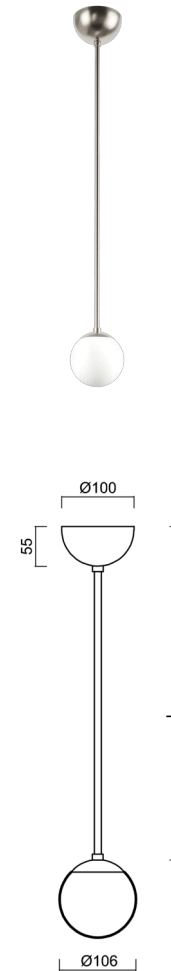

ADRIA P1A

Product code: ADR50942

Type: LED-1L77E500Z11/090/L80 NB 4K#

Short description of the luminaire: Stainless steel brushed | pendant LED light ON/OFF | TRIPLEX OPAL hand blown glass shade | rod pendant 80 cm |

Technical data

Types of luminaires	Classic on/off
Mounting type	Suspended - rod
Base material	stainless steel steel
Shade material	three-layer glass TRIPLEX OPAL
Base color	brushed stainless steel
Shade color	white
Holding the shade	steel holder
Mounting location	ceiling
Width	106 mm
Length	106 mm
Height	106 mm
Diameter	ø 106 mm
Suspension length	800 mm
mounting holes (diameter)	none
Energy Class	D
Impact strength	IK01
Operating temperature	from -20°C to +30°C

Electrical data

Power consumption	3 W
Ingress Protection	IP40
Socket	LED modul
terminal block	none

Luminous data

Lum. flux of luminaire	460 lm
Lum. flux of light source	520 lm
Chromaticity temperature	4000 K
Rated life time LED L80/B10	100000 hours
CRI	Ra80
MacAdam	3
Blue light hazard	Risk group 0

Eulum data for calculation programs are available at www.osmont.cz.