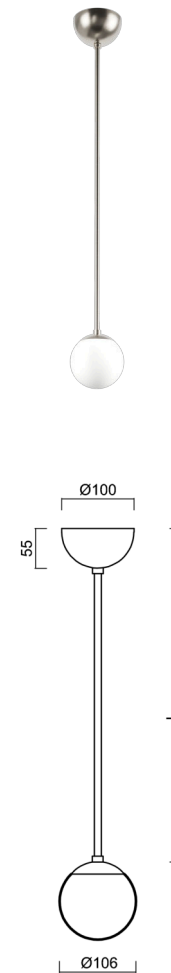

ADRIA P1A

Product code: ADR50939

Type: LED-1L77E500Z11/090/L20 NB 4K#

Short description of the luminaire: Stainless steel brushed | pendant LED light ON/OFF | TRIPLEX OPAL hand blown glass shade | rod pendant 200 cm |

Technical data

Types of luminaires	Classic on/off
Mounting type	Suspended - rod
Base material	stainless steel steel
Shade material	three-layer glass TRIPLEX OPAL
Base color	brushed stainless steel
Shade color	white
Holding the shade	steel holder
Mounting location	ceiling
Width	106 mm
Length	106 mm
Height	106 mm
Diameter	ø 106 mm
Suspension length	200 mm
mounting holes (diameter)	none
Energy Class	D
Impact strength	IK01
Operating temperature	from -20°C to +30°C

Electrical data

Power consumption	3 W
Ingress Protection	IP40
Socket	LED modul
terminal block	none

Luminous data

Lum. flux of luminaire	460 lm
Lum. flux of light source	520 lm
Chromaticity temperature	4000 K
Rated life time LED L80/B10	100000 hours
CRI	Ra80
MacAdam	3
Blue light hazard	Risk group 0

Eulum data for calculation programs are available at www.osmont.cz.