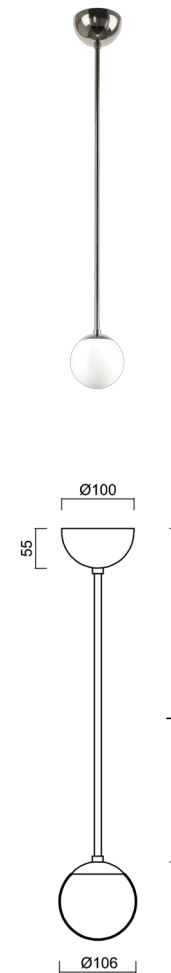

ADRIA P1A

Product code: ADR50935

Type: LED-1L77E500Z11/090/L40 NL 4K#

Short description of the luminaire: Stainless steel polished | pendant LED light ON/OFF | TRIPLEX OPAL hand blown glass shade | rod pendant 40 cm |

Technical data

Types of luminaires	Classic on/off
Mounting type	Suspended - rod
Base material	stainless steel steel
Shade material	three-layer glass TRIPLEX OPAL
Base color	polished stainless steel
Shade color	white
Holding the shade	steel holder
Mounting location	ceiling
Width	106 mm
Length	106 mm
Height	106 mm
Diameter	ø 106 mm
Suspension length	400 mm
mounting holes (diameter)	none
Energy Class	D
Impact strength	IK01
Operating temperature	from -20°C to +30°C

Electrical data

Power consumption	3 W
Ingress Protection	IP40
Socket	LED modul
terminal block	none

Luminous data

Lum. flux of luminaire	460 lm
Lum. flux of light source	520 lm
Chromaticity temperature	4000 K
Rated life time LED L80/B10	100000 hours
CRI	Ra80
MacAdam	3
Blue light hazard	Risk group 0

Eulum data for calculation programs are available at www.osmont.cz.