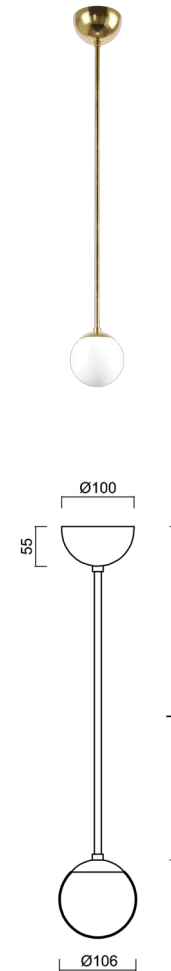

ADRIA P1A

Product code: ADR50931

Type: LED-1L77E500Z11/090/L60 MS 4K#

Short description of the luminaire: Brass polished | pendant LED light ON/OFF | TRIPLEX OPAL hand blown glass shade| rod pendant 60 cm |

Technical data

Types of luminaires	Classic on/off
Mounting type	Suspended - rod
Base material	brass
Shade material	three-layer glass TRIPLEX OPAL
Base color	polished brass
Shade color	white
Holding the shade	steel holder
Mounting location	ceiling
Width	106 mm
Length	106 mm
Height	106 mm
Diameter	ø 106 mm
Suspension length	600 mm
mounting holes (diameter)	none
Energy Class	D
Impact strength	IK01
Operating temperature	from -20°C to +30°C

Electrical data

Power consumption	3 W
Ingress Protection	IP40
Socket	LED modul
terminal block	none

Luminous data

Lum. flux of luminaire	460 lm
Lum. flux of light source	520 lm
Chromaticity temperature	4000 K
Rated life time LED L80/B10	100000 hours
CRI	Ra80
MacAdam	3
Blue light hazard	Risk group 0

Eulum data for calculation programs are available at www.osmont.cz.