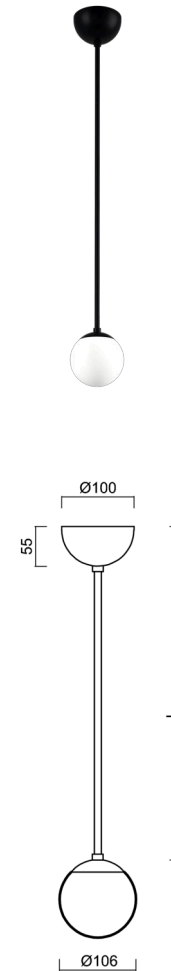

ADRIA P1A

Product code: ADR50926

Type: LED-1L77E500Z11/090/L60 C 4K#

Short description of the luminaire: Black colour | pendant LED light ON/OFF | TRIPLEX OPAL hand blown glass shade| rod pendant 60 cm |

Technical data

Types of luminaires	Classic on/off
Mounting type	Suspended - rod
Base material	steel
Shade material	three-layer glass TRIPLEX OPAL
Base color	black Ral9005
Shade color	white
Holding the shade	steel holder
Mounting location	ceiling
Width	106 mm
Length	106 mm
Height	106 mm
Diameter	ø 106 mm
Suspension length	600 mm
mounting holes (diameter)	none
Energy Class	D
Impact strength	IK01
Operating temperature	from -20°C to +30°C

Electrical data

Power consumption	3 W
Ingress Protection	IP40
Socket	LED modul
terminal block	none

Luminous data

Lum. flux of luminaire	460 lm
Lum. flux of light source	520 lm
Chromaticity temperature	4000 K
Rated life time LED L80/B10	100000 hours
CRI	Ra80
MacAdam	3
Blue light hazard	Risk group 0

Eulum data for calculation programs are available at www.osmont.cz.