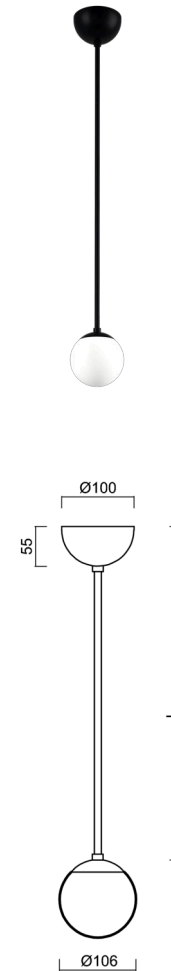

ADRIA P1A

Product code: ADR50924

Type: LED-1L77E500Z11/090/L20 C 4K#

Short description of the luminaire: Black colour | pendant LED light ON/OFF | TRIPLEX OPAL hand blown glass shade| rod pendant 20 cm |

Technical data

Types of luminaires	Classic on/off
Mounting type	Suspended - rod
Base material	steel
Shade material	three-layer glass TRIPLEX OPAL
Base color	black Ral9005
Shade color	white
Holding the shade	steel holder
Mounting location	ceiling
Width	106 mm
Length	106 mm
Height	106 mm
Diameter	ø 106 mm
Suspension length	200 mm
mounting holes (diameter)	none
Energy Class	D
Impact strength	IK01
Operating temperature	from -20°C to +30°C

Electrical data

Power consumption	3 W
Ingress Protection	IP40
Socket	LED modul
terminal block	none

Luminous data

Lum. flux of luminaire	460 lm
Lum. flux of light source	520 lm
Chromaticity temperature	4000 K
Rated life time LED L80/B10	100000 hours
CRI	Ra80
MacAdam	3
Blue light hazard	Risk group 0

Eulum data for calculation programs are available at www.osmont.cz.