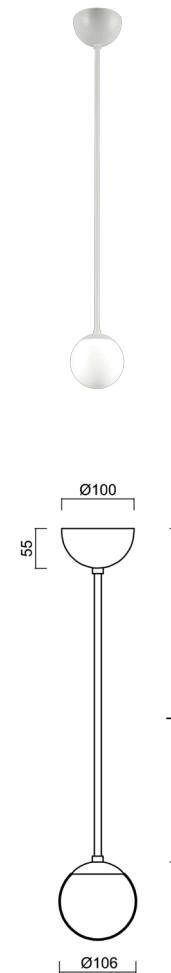

ADRIA P1A

Product code: ADR50922

Type: LED-1L77E500Z11/090/L80 B 4K#

Short description of the luminaire: White colour | pendant LED light ON/OFF | TRIPLEX OPAL hand blown glass shade| rod pendant 80 cm |

Technical data

Types of luminaires	Classic on/off
Mounting type	Suspended - rod
Base material	steel
Shade material	three-layer glass TRIPLEX OPAL
Base color	white Ral9003
Shade color	white
Holding the shade	steel holder
Mounting location	ceiling
Width	106 mm
Length	106 mm
Height	106 mm
Diameter	ø 106 mm
Suspension length	800 mm
mounting holes (diameter)	none
Energy Class	D
Impact strength	IK01
Operating temperature	from -20°C to +30°C

Electrical data

Power consumption	3 W
Ingress Protection	IP40
Socket	LED modul
terminal block	none

Luminous data

Lum. flux of luminaire	460 lm
Lum. flux of light source	520 lm
Chromaticity temperature	4000 K
Rated life time LED L80/B10	100000 hours
CRI	Ra80
MacAdam	3
Blue light hazard	Risk group 0

Eulum data for calculation programs are available at www.osmont.cz.