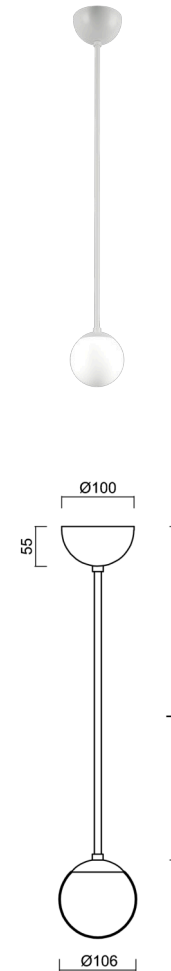

ADRIA P1A

Product code: ADR50920

Type: LED-1L77E500Z11/090/L40 B 4K#

Short description of the luminaire: White colour | pendant LED light ON/OFF | TRIPLEX OPAL hand blown glass shade| rod pendant 40 cm |

Technical data

Types of luminaires	Classic on/off
Mounting type	Suspended - rod
Base material	steel
Shade material	three-layer glass TRIPLEX OPAL
Base color	white Ral9003
Shade color	white
Holding the shade	steel holder
Mounting location	ceiling
Width	106 mm
Length	106 mm
Height	106 mm
Diameter	ø 106 mm
Suspension length	400 mm
mounting holes (diameter)	none
Energy Class	D
Impact strength	IK01
Operating temperature	from -20°C to +30°C

Electrical data

Power consumption	3 W
Ingress Protection	IP40
Socket	LED modul
terminal block	none

Luminous data

Lum. flux of luminaire	460 lm
Lum. flux of light source	520 lm
Chromaticity temperature	4000 K
Rated life time LED L80/B10	100000 hours
CRI	Ra80
MacAdam	3
Blue light hazard	Risk group 0

Eulum data for calculation programs are available at www.osmont.cz.