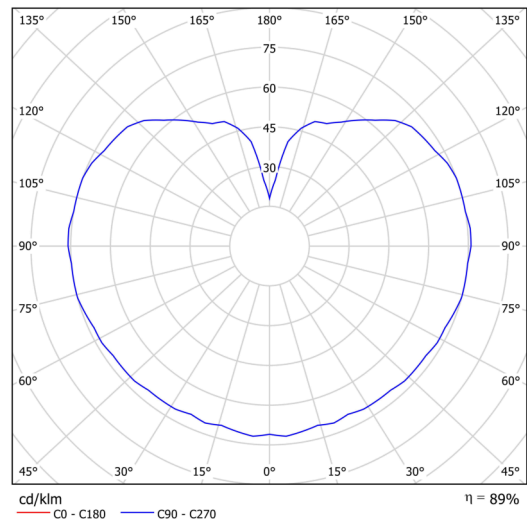

ADRIA P1A

Product code: ADR50442

Type: LED-1L77E500Z11/090/L80 NB 3K#

Short description of the luminaire: Stainless steel brushed | pendant LED light ON/OFF | TRIPLEX OPAL hand blown glass shade | rod pendant 80 cm |

Technical data

Types of luminaires	Classic on/off
Mounting type	Suspended - rod
Base material	stainless steel steel
Shade material	three-layer glass TRIPLEX OPAL
Base color	brushed stainless steel
Shade color	white
Holding the shade	steel holder
Mounting location	ceiling
Width	106 mm
Length	106 mm
Height	106 mm
Diameter	ø 106 mm
Suspension length	800 mm
mounting holes (diameter)	none
Energy Class	D
Impact strength	IK01
Operating temperature	from -20°C to +30°C

Electrical data

Power consumption	3 W
Ingress Protection	IP40
Socket	LED modul
terminal block	none

Luminous data

Lum. flux of luminaire	440 lm
Lum. flux of light source	500 lm
Chromaticity temperature	3000 K
Rated life time LED L80/B10	100000 hours
CRI	Ra80
MacAdam	3
Blue light hazard	Risk group 0

Eulum data for calculation programs are available at www.osmont.cz.