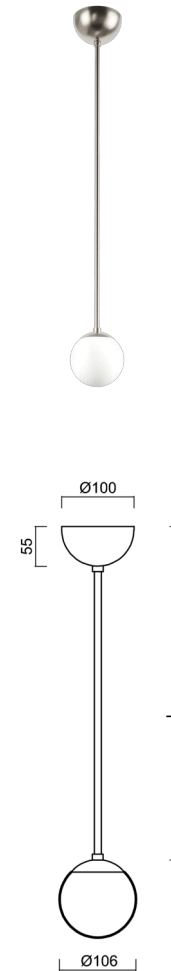

ADRIA P1A

Product code: ADR50442

Type: LED-1L77E500Z11/090/L80 NB 3K#

Short description of the luminaire: Stainless steel brushed | pendant LED light ON/OFF | TRIPLEX OPAL hand blown glass shade | rod pendant 80 cm |

Technical data

Types of luminaires	Classic on/off
Mounting type	Suspended - rod
Base material	stainless steel steel
Shade material	three-layer glass TRIPLEX OPAL
Base color	brushed stainless steel
Shade color	white
Holding the shade	steel holder
Mounting location	ceiling
Width	106 mm
Length	106 mm
Height	106 mm
Diameter	ø 106 mm
Suspension length	800 mm
mounting holes (diameter)	none
Energy Class	D
Impact strength	IK01
Operating temperature	from -20°C to +30°C

Electrical data

Power consumption	3 W
Ingress Protection	IP40
Socket	LED modul
terminal block	none

Luminous data

Lum. flux of luminaire	440 lm
Lum. flux of light source	500 lm
Chromaticity temperature	3000 K
Rated life time LED L80/B10	100000 hours
CRI	Ra80
MacAdam	3
Blue light hazard	Risk group 0

Eulum data for calculation programs are available at www.osmont.cz.