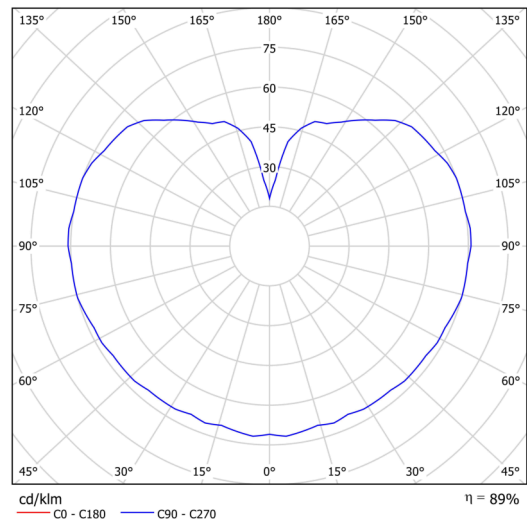

ADRIA P1A

Product code: ADR50439

Type: LED-1L77E500Z11/090/L20 NB 3K#

Short description of the luminaire: Stainless steel brushed | pendant LED light ON/OFF | TRIPLEX OPAL hand blown glass shade | rod pendant 200 cm |

Technical data

Types of luminaires	Classic on/off
Mounting type	Suspended - rod
Base material	stainless steel steel
Shade material	three-layer glass TRIPLEX OPAL
Base color	brushed stainless steel
Shade color	white
Holding the shade	steel holder
Mounting location	ceiling
Width	106 mm
Length	106 mm
Height	106 mm
Diameter	ø 106 mm
Suspension length	200 mm
mounting holes (diameter)	none
Energy Class	D
Impact strength	IK01
Operating temperature	from -20°C to +30°C

Electrical data

Power consumption	3 W
Ingress Protection	IP40
Socket	LED modul
terminal block	none

Luminous data

Lum. flux of luminaire	440 lm
Lum. flux of light source	500 lm
Chromaticity temperature	3000 K
Rated life time LED L80/B10	100000 hours
CRI	Ra80
MacAdam	3
Blue light hazard	Risk group 0

Eulum data for calculation programs are available at www.osmont.cz.