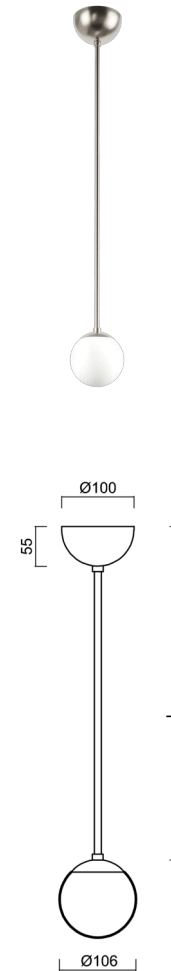

ADRIA P1A

Product code: ADR50439

Type: LED-1L77E500Z11/090/L20 NB 3K#

Short description of the luminaire: Stainless steel brushed | pendant LED light ON/OFF | TRIPLEX OPAL hand blown glass shade | rod pendant 200 cm |

Technical data

Types of luminaires	Classic on/off
Mounting type	Suspended - rod
Base material	stainless steel steel
Shade material	three-layer glass TRIPLEX OPAL
Base color	brushed stainless steel
Shade color	white
Holding the shade	steel holder
Mounting location	ceiling
Width	106 mm
Length	106 mm
Height	106 mm
Diameter	ø 106 mm
Suspension length	200 mm
mounting holes (diameter)	none
Energy Class	D
Impact strength	IK01
Operating temperature	from -20°C to +30°C

Electrical data

Power consumption	3 W
Ingress Protection	IP40
Socket	LED modul
terminal block	none

Luminous data

Lum. flux of luminaire	440 lm
Lum. flux of light source	500 lm
Chromaticity temperature	3000 K
Rated life time LED L80/B10	100000 hours
CRI	Ra80
MacAdam	3
Blue light hazard	Risk group 0

Eulum data for calculation programs are available at www.osmont.cz.