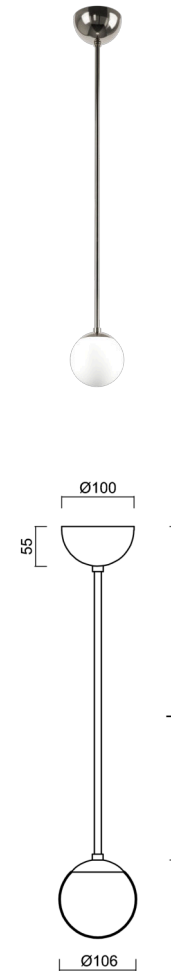

ADRIA P1A

Product code: ADR50437

Type: LED-1L77E500Z11/090/L80 NL 3K#

Short description of the luminaire: Stainless steel polished | pendant LED light ON/OFF | TRIPLEX OPAL hand blown glass shade | rod pendant 80 cm |

Technical data

Types of luminaires	Classic on/off
Mounting type	Suspended - rod
Base material	stainless steel steel
Shade material	three-layer glass TRIPLEX OPAL
Base color	polished stainless steel
Shade color	white
Holding the shade	steel holder
Mounting location	ceiling
Width	106 mm
Length	106 mm
Height	106 mm
Diameter	ø 106 mm
Suspension length	800 mm
mounting holes (diameter)	none
Energy Class	D
Impact strength	IK01
Operating temperature	from -20°C to +30°C

Electrical data

Power consumption	3 W
Ingress Protection	IP40
Socket	LED modul
terminal block	none

Luminous data

Lum. flux of luminaire	440 lm
Lum. flux of light source	500 lm
Chromaticity temperature	3000 K
Rated life time LED L80/B10	100000 hours
CRI	Ra80
MacAdam	3
Blue light hazard	Risk group 0

Eulum data for calculation programs are available at www.osmont.cz.