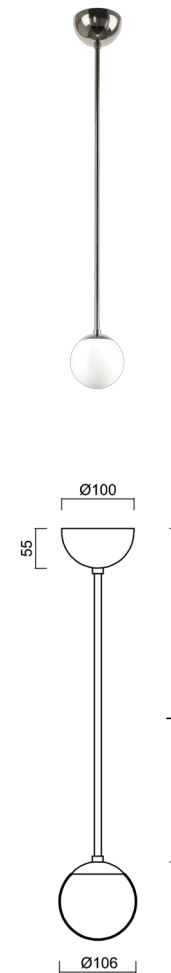

ADRIA P1A

Product code: ADR50436

Type: Private: LED-1L77E500Z11/090/L60 NL 3K#

Short description of the luminaire: Stainless steel polished | pendant LED light ON/OFF | TRIPLEX OPAL hand blown glass shade | rod pendant 60 cm |

Technical data

Types of luminaires	Classic on/off
Mounting type	Suspended - rod
Base material	stainless steel steel
Shade material	three-layer glass TRIPLEX OPAL
Base color	polished stainless steel
Shade color	white
Holding the shade	steel holder
Mounting location	ceiling
Width	106 mm
Length	106 mm
Height	106 mm
Diameter	ø 106 mm
Suspension length	600 mm
mounting holes (diameter)	none
Energy Class	D
Impact strength	IK01
Operating temperature	from -20°C to +30°C

Electrical data

Power consumption	3 W
Ingress Protection	IP40
Socket	LED modul
terminal block	none

Luminous data

Lum. flux of luminaire	440 lm
Lum. flux of light source	500 lm
Chromaticity temperature	3000 K
Rated life time LED L80/B10	100000 hours
CRI	Ra80
MacAdam	3
Blue light hazard	Risk group 0

Eulum data for calculation programs are available at www.osmont.cz.