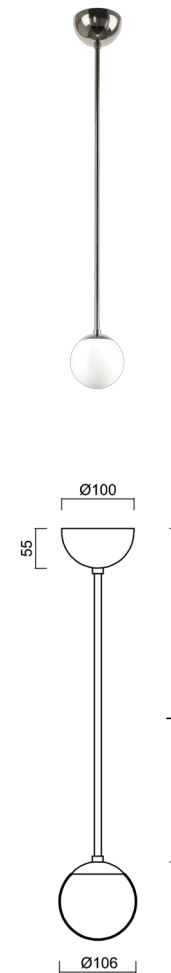

ADRIA P1A

Product code: ADR50434

Type: LED-1L77E500Z11/090/L20 NL 3K#

Short description of the luminaire: Stainless steel polished | pendant LED light ON/OFF | TRIPLEX OPAL hand blown glass shade | rod pendant 200 cm |

Technical data

Types of luminaires	Classic on/off
Mounting type	Suspended - rod
Base material	stainless steel steel
Shade material	three-layer glass TRIPLEX OPAL
Base color	polished stainless steel
Shade color	white
Holding the shade	steel holder
Mounting location	ceiling
Width	106 mm
Length	106 mm
Height	106 mm
Diameter	ø 106 mm
Suspension length	200 mm
mounting holes (diameter)	none
Energy Class	D
Impact strength	IK01
Operating temperature	from -20°C to +30°C

Electrical data

Power consumption	3 W
Ingress Protection	IP40
Socket	LED modul
terminal block	none

Luminous data

Lum. flux of luminaire	440 lm
Lum. flux of light source	500 lm
Chromaticity temperature	3000 K
Rated life time LED L80/B10	100000 hours
CRI	Ra80
MacAdam	3
Blue light hazard	Risk group 0

Eulum data for calculation programs are available at www.osmont.cz.