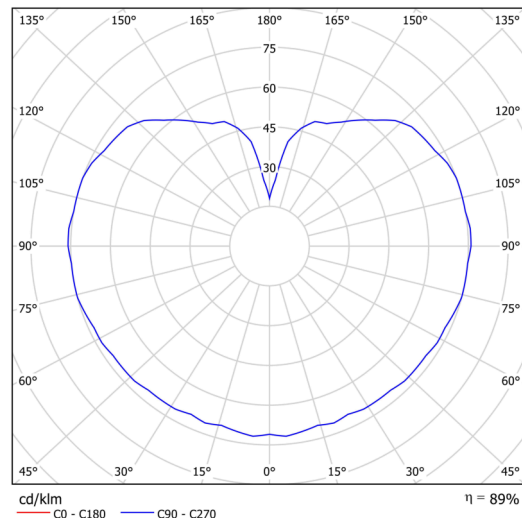

ADRIA P1A

Product code: ADR50424

Type: LED-1L77E500Z11/090/L20 C 3K#

Short description of the luminaire: Black colour | pendant LED light ON/OFF | TRIPLEX OPAL hand blown glass shade| rod pendant 20 cm |

Technical data

Types of luminaires	Classic on/off
Mounting type	Suspended - rod
Base material	steel
Shade material	three-layer glass TRIPLEX OPAL
Base color	black Ral9005
Shade color	white
Holding the shade	steel holder
Mounting location	ceiling
Width	106 mm
Length	106 mm
Height	106 mm
Diameter	ø 106 mm
Suspension length	200 mm
mounting holes (diameter)	none
Energy Class	D
Impact strength	IK01
Operating temperature	from -20°C to +30°C

Electrical data

Power consumption	3 W
Ingress Protection	IP40
Socket	LED modul
terminal block	none

Luminous data

Lum. flux of luminaire	440 lm
Lum. flux of light source	500 lm
Chromaticity temperature	3000 K
Rated life time LED L80/B10	100000 hours
CRI	Ra80
MacAdam	3
Blue light hazard	Risk group 0

Eulum data for calculation programs are available at www.osmont.cz.