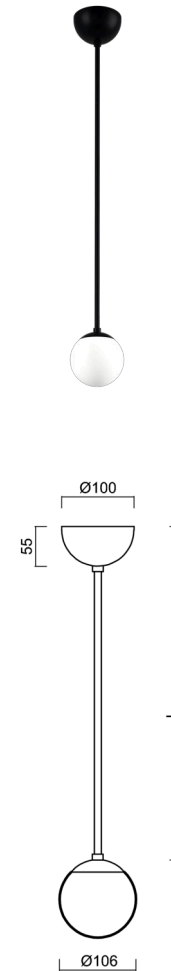

ADRIA P1A

Product code: ADR50424

Type: LED-1L77E500Z11/090/L20 C 3K#

Short description of the luminaire: Black colour | pendant LED light ON/OFF | TRIPLEX OPAL hand blown glass shade| rod pendant 20 cm |

Technical data

Types of luminaires	Classic on/off
Mounting type	Suspended - rod
Base material	steel
Shade material	three-layer glass TRIPLEX OPAL
Base color	black Ral9005
Shade color	white
Holding the shade	steel holder
Mounting location	ceiling
Width	106 mm
Length	106 mm
Height	106 mm
Diameter	ø 106 mm
Suspension length	200 mm
mounting holes (diameter)	none
Energy Class	D
Impact strength	IK01
Operating temperature	from -20°C to +30°C

Electrical data

Power consumption	3 W
Ingress Protection	IP40
Socket	LED modul
terminal block	none

Luminous data

Lum. flux of luminaire	440 lm
Lum. flux of light source	500 lm
Chromaticity temperature	3000 K
Rated life time LED L80/B10	100000 hours
CRI	Ra80
MacAdam	3
Blue light hazard	Risk group 0

Eulum data for calculation programs are available at www.osmont.cz.