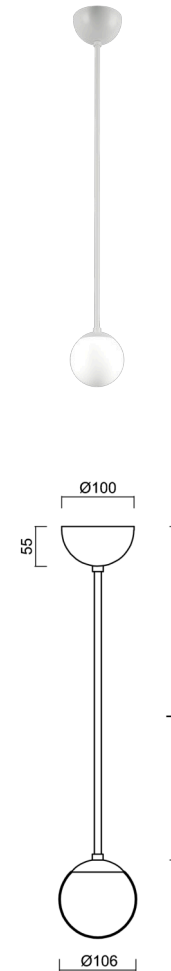

ADRIA P1A

Product code: ADR50423

Type: LED-1L77E500Z11/090/L100 B 3K#

Short description of the luminaire: White colour | pendant LED light ON/OFF | TRIPLEX OPAL hand blown glass shade| rod pendant 100 cm |

Technical data

Types of luminaires	Classic on/off
Mounting type	Suspended - rod
Base material	steel
Shade material	three-layer glass TRIPLEX OPAL
Base color	white Ral9003
Shade color	white
Holding the shade	steel holder
Mounting location	ceiling
Width	106 mm
Length	106 mm
Height	106 mm
Diameter	ø 106 mm
Suspension length	1000 mm
mounting holes (diameter)	none
Energy Class	D
Impact strength	IK01
Operating temperature	from -20°C to +30°C

Electrical data

Power consumption	3 W
Ingress Protection	IP40
Socket	LED modul
terminal block	none

Luminous data

Lum. flux of luminaire	440 lm
Lum. flux of light source	500 lm
Chromaticity temperature	3000 K
Rated life time LED L80/B10	100000 hours
CRI	Ra80
MacAdam	3
Blue light hazard	Risk group 0

Eulum data for calculation programs are available at www.osmont.cz.