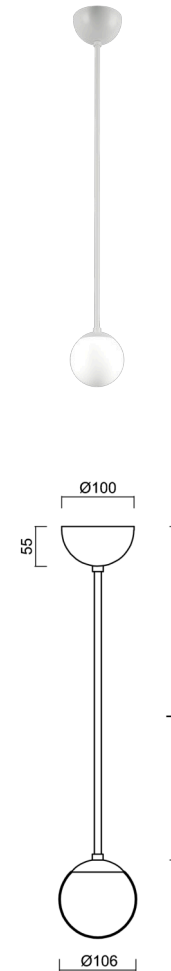

ADRIA P1A

Product code: ADR50422

Type: LED-1L77E500Z11/090/L80 B 3K#

Short description of the luminaire: White colour | pendant LED light ON/OFF | TRIPLEX OPAL hand blown glass shade| rod pendant 80 cm |

Technical data

Types of luminaires	Classic on/off
Mounting type	Suspended - rod
Base material	steel
Shade material	three-layer glass TRIPLEX OPAL
Base color	white Ral9003
Shade color	white
Holding the shade	steel holder
Mounting location	ceiling
Width	106 mm
Length	106 mm
Height	106 mm
Diameter	ø 106 mm
Suspension length	800 mm
mounting holes (diameter)	none
Energy Class	D
Impact strength	IK01
Operating temperature	from -20°C to +30°C

Electrical data

Power consumption	3 W
Ingress Protection	IP40
Socket	LED modul
terminal block	none

Luminous data

Lum. flux of luminaire	440 lm
Lum. flux of light source	500 lm
Chromaticity temperature	3000 K
Rated life time LED L80/B10	100000 hours
CRI	Ra80
MacAdam	3
Blue light hazard	Risk group 0

Eulum data for calculation programs are available at www.osmont.cz.