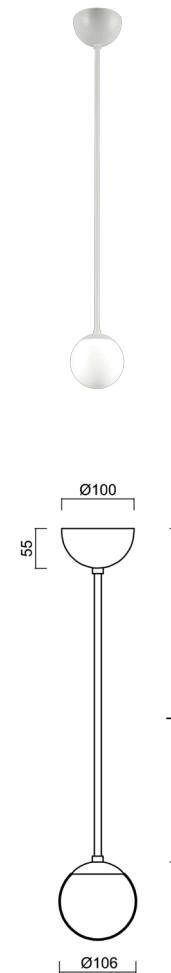

ADRIA P1A

Product code: ADR50420

Type: LED-1L77E500Z11/090/L40 B 3K#

Short description of the luminaire: White colour | pendant LED light ON/OFF | TRIPLEX OPAL hand blown glass shade| rod pendant 40 cm |

Technical data

Types of luminaires	Classic on/off
Mounting type	Suspended - rod
Base material	steel
Shade material	three-layer glass TRIPLEX OPAL
Base color	white Ral9003
Shade color	white
Holding the shade	steel holder
Mounting location	ceiling
Width	106 mm
Length	106 mm
Height	106 mm
Diameter	ø 106 mm
Suspension length	400 mm
mounting holes (diameter)	none
Energy Class	D
Impact strength	IK01
Operating temperature	from -20°C to +30°C

Electrical data

Power consumption	3 W
Ingress Protection	IP40
Socket	LED modul
terminal block	none

Luminous data

Lum. flux of luminaire	440 lm
Lum. flux of light source	500 lm
Chromaticity temperature	3000 K
Rated life time LED L80/B10	100000 hours
CRI	Ra80
MacAdam	3
Blue light hazard	Risk group 0

Eulum data for calculation programs are available at www.osmont.cz.