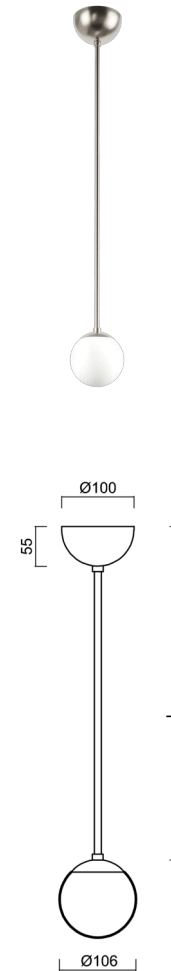

ADRIA P1A

Product code: ADR40164

Type: Z11/090/L100 NB*

Short description of the luminaire: Stainless steel brushed | pendant E27 light ON/OFF | TRIPLEX OPAL hand blown glass shade | rod pendant 100 cm |

Technical data

Types of luminaires	Classic on/off
Mounting type	Suspended - rod
Base material	stainless steel steel
Shade material	three-layer glass TRIPLEX OPAL
Base color	brushed stainless steel
Shade color	white
Holding the shade	steel holder
Mounting location	ceiling
Width	106 mm
Length	106 mm
Height	106 mm
Diameter	Ø 106 mm
Suspension length	1000 mm
mounting holes (diameter)	none
Impact strength	IK01
Operating temperature	from -20°C to +30°C

Electrical data

Power consumption	5 W
Ingress Protection	IP40
Socket	E27
terminal block	none

Luminous data

Blue light hazard	Risk group 0

Eulum data for calculation programs are available at www.osmont.cz.