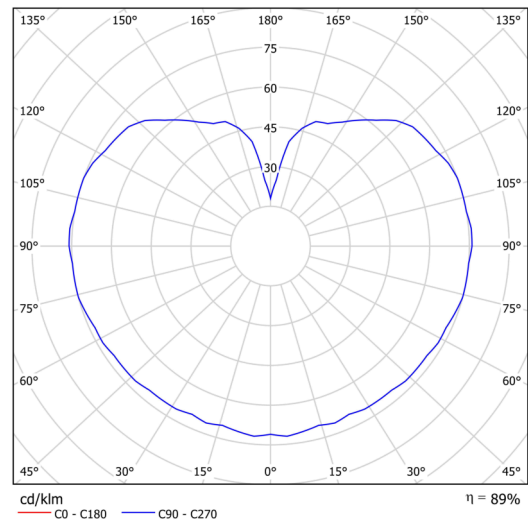

ADRIA P1A

Product code: ADR40164

Type: Z11/090/L100 NB*

Short description of the luminaire: Stainless steel brushed | pendant E27 light ON/OFF | TRIPLEX OPAL hand blown glass shade | rod pendant 100 cm |

Technical data

Types of luminaires	Classic on/off
Mounting type	Suspended - rod
Base material	stainless steel steel
Shade material	three-layer glass TRIPLEX OPAL
Base color	brushed stainless steel
Shade color	white
Holding the shade	steel holder
Mounting location	ceiling
Width	106 mm
Length	106 mm
Height	106 mm
Diameter	Ø 106 mm
Suspension length	1000 mm
mounting holes (diameter)	none
Impact strength	IK01
Operating temperature	from -20°C to +30°C

Electrical data

Power consumption	5 W
Ingress Protection	IP40
Socket	E27
terminal block	none

Luminous data

Blue light hazard	Risk group 0

Eulum data for calculation programs are available at www.osmont.cz.