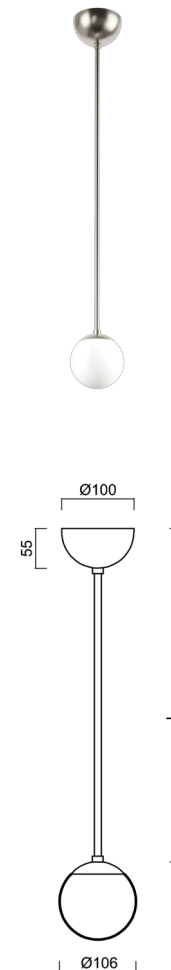

ADRIA P1A

Z11/090/L80 NB*

WWW.OSMONT.CZ

ADRIA P1A

Product code: ADR40163

Type: Z11/090/L80 NB*

Short description of the luminaire: Stainless steel brushed | pendant E27 light ON/OFF | TRIPLEX OPAL hand blown glass shade | rod pendant 80 cm |

Technical data

Types of luminaires	Classic on/off
Mounting type	Suspended - rod
Base material	stainless steel steel
Shade material	three-layer glass TRIPLEX OPAL
Base color	brushed stainless steel
Shade color	white
Holding the shade	steel holder
Mounting location	ceiling
Width	106 mm
Length	106 mm
Height	106 mm
Diameter	ø 106 mm
Suspension length	800 mm
mounting holes (diameter)	none
Impact strength	IK01
Operating temperature	from -20°C to +30°C

Electrical data

Power consumption	5 W
Ingress Protection	IP40
Socket	E27
terminal block	none

Luminous data

Blue light hazard	Risk group 0
-------------------	--------------

Eulum data for calculation programs are available at www.osmont.cz.

TECHNICAL SHEET

Logistical data

EAN	8591728195595
Warranty*	60 months

**The warranty for the batteries is valid for 36 months from the date of purchase.*

Additional assortment:

Lampshade

Product code	Name	Color	Picture	Drawing
20145	090			