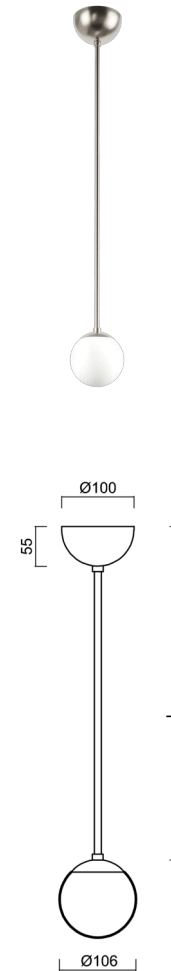

ADRIA P1A

Z11/090/L20 NB*

WWW.OSMONT.CZ

ADRIA P1A

Product code: ADR40160

Type: Z11/090/L20 NB*

Short description of the luminaire: Stainless steel brushed | pendant E27 light ON/OFF | TRIPLEX OPAL hand blown glass shade | rod pendant 200 cm |

Technical data

Types of luminaires	Classic on/off
Mounting type	Suspended - rod
Base material	stainless steel steel
Shade material	three-layer glass TRIPLEX OPAL
Base color	brushed stainless steel
Shade color	white
Holding the shade	steel holder
Mounting location	ceiling
Width	106 mm
Length	106 mm
Height	106 mm
Diameter	ø 106 mm
Suspension length	200 mm
mounting holes (diameter)	none
Impact strength	IK01
Operating temperature	from -20°C to +30°C

Electrical data

Power consumption	5 W
Ingress Protection	IP40
Socket	E27
terminal block	none

Luminous data

Blue light hazard	Risk group 0
-------------------	--------------

Eulum data for calculation programs are available at www.osmont.cz.

TECHNICAL SHEET

Logistical data

EAN	8591728195564
Warranty*	60 months

**The warranty for the batteries is valid for 36 months from the date of purchase.*

Additional assortment:

Lampshade

Product code	Name	Color	Picture	Drawing
20145	090			