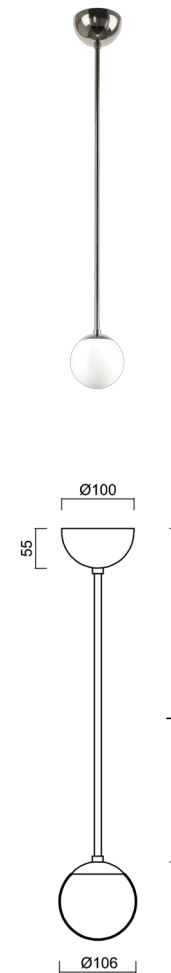

ADRIA P1A

Z11/090/L80 NL*

WWW.OSMONT.CZ

ADRIA P1A

Product code: ADR40158

Type: Z11/090/L80 NL*

Short description of the luminaire: Stainless steel polished | pendant E27 light ON/OFF | TRIPLEX OPAL hand blown glass shade | rod pendant 80 cm |

Technical data

Types of luminaires	Classic on/off
Mounting type	Suspended - rod
Base material	stainless steel steel
Shade material	three-layer glass TRIPLEX OPAL
Base color	polished stainless steel
Shade color	white
Holding the shade	steel holder
Mounting location	ceiling
Width	106 mm
Length	106 mm
Height	106 mm
Diameter	ø 106 mm
Suspension length	800 mm
mounting holes (diameter)	none
Impact strength	IK01
Operating temperature	from -20°C to +30°C

Electrical data

Power consumption	5 W
Ingress Protection	IP40
Socket	E27
terminal block	none

Luminous data

Blue light hazard	Risk group 0
-------------------	--------------

Eulum data for calculation programs are available at www.osmont.cz.

TECHNICAL SHEET

Logistical data

EAN	8591728195540
Warranty*	60 months

**The warranty for the batteries is valid for 36 months from the date of purchase.*

Additional assortment:

Lampshade

Product code	Name	Color	Picture	Drawing
20145	090			