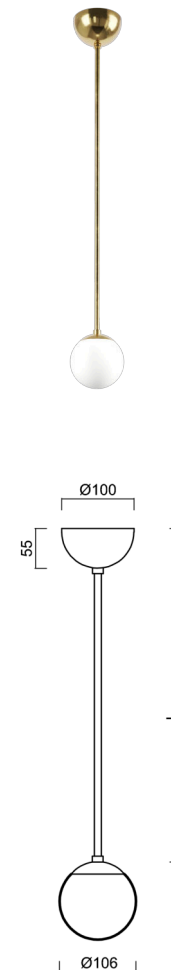

ADRIA P1A

Z11/090/L100 MS*

WWW.OSMONT.CZ

ADRIA P1A

Product code: ADR40154

Type: Z11/090/L100 MS*

Short description of the luminaire: Brass polished | pendant E27 light ON/OFF | TRIPLEX OPAL hand blown glass shade | rod pendant 100 cm |

Technical data

Types of luminaires	Classic on/off
Mounting type	Suspended - rod
Base material	brass
Shade material	three-layer glass TRIPLEX OPAL
Base color	polished brass
Shade color	white
Holding the shade	steel holder
Mounting location	ceiling
Width	106 mm
Length	106 mm
Height	106 mm
Diameter	ø 106 mm
Suspension length	1000 mm
mounting holes (diameter)	none
Impact strength	IK01
Operating temperature	from -20°C to +30°C

Electrical data

Power consumption	5 W
Ingress Protection	IP40
Socket	E27
terminal block	none

Luminous data

Blue light hazard	Risk group 0
-------------------	--------------

Eulum data for calculation programs are available at www.osmont.cz.

TECHNICAL SHEET

Logistical data

EAN	8591728195502
Warranty*	60 months

**The warranty for the batteries is valid for 36 months from the date of purchase.*

Additional assortment:

Lampshade

Product code	Name	Color	Picture	Drawing
20145	090		