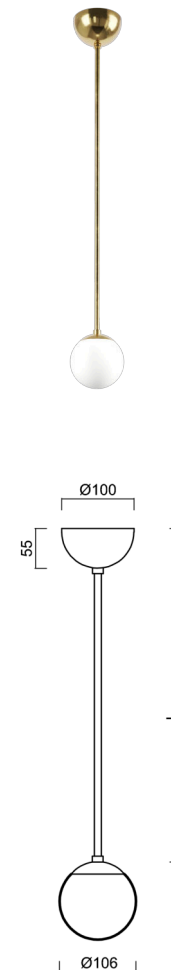

ADRIA P1A

Z11/090/L80 MS*

WWW.OSMONT.CZ

ADRIA P1A

Product code: ADR40153

Type: Z11/090/L80 MS*

Short description of the luminaire: Brass polished | pendant E27 light ON/OFF | TRIPLEX OPAL hand blown glass shade | rod pendant 80 cm |

Technical data

Types of luminaires	Classic on/off
Mounting type	Suspended - rod
Base material	brass
Shade material	three-layer glass TRIPLEX OPAL
Base color	polished brass
Shade color	white
Holding the shade	steel holder
Mounting location	ceiling
Width	106 mm
Length	106 mm
Height	106 mm
Diameter	ø 106 mm
Suspension length	800 mm
mounting holes (diameter)	none
Impact strength	IK01
Operating temperature	from -20°C to +30°C

Electrical data

Power consumption	5 W
Ingress Protection	IP40
Socket	E27
terminal block	none

Luminous data

Blue light hazard	Risk group 0
-------------------	--------------

Eulum data for calculation programs are available at www.osmont.cz.

TECHNICAL SHEET

Logistical data

EAN	8591728195496
Warranty*	60 months

**The warranty for the batteries is valid for 36 months from the date of purchase.*

Additional assortment:

Lampshade

Product code	Name	Color	Picture	Drawing
20145	090			