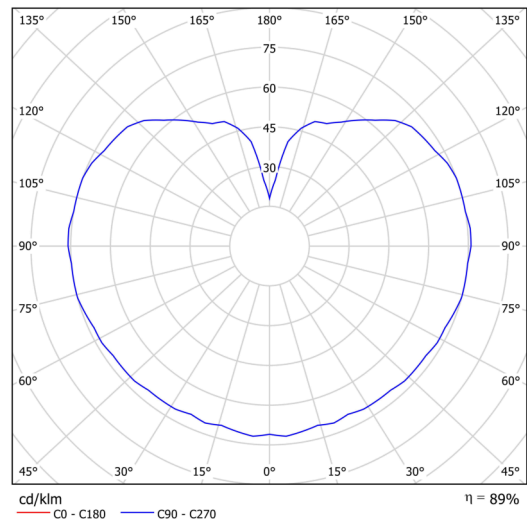

Technical data

Types of luminaires	Classic on/off
Mounting type	Suspended - rod
Base material	brass
Shade material	three-layer glass TRIPLEX OPAL
Base color	polished brass
Shade color	white
Holding the shade	steel holder
Mounting location	ceiling
Width	106 mm
Length	106 mm
Height	106 mm
Diameter	ø 106 mm
Suspension length	400 mm
mounting holes (diameter)	none
Impact strength	IK01
Operating temperature	from -20°C to +30°C

Electrical data

Power consumption	5 W
Ingress Protection	IP40
Socket	E27
terminal block	none

Luminous data

Blue light hazard	Risk group 0
-------------------	--------------

Eulum data for calculation programs are available at www.osmont.cz.