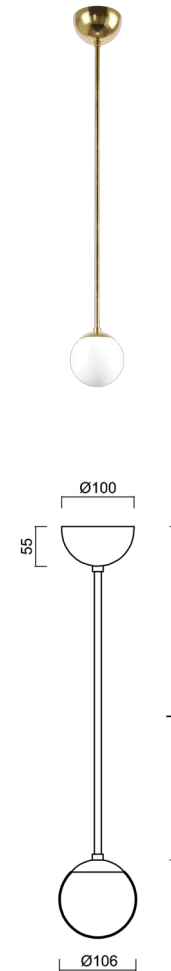

ADRIA P1A

Z11/090/L40 MS*

WWW.OSMONT.CZ

ADRIA P1A

Product code: ADR40151

Type: Z11/090/L40 MS*

Short description of the luminaire: Brass polished | pendant E27 light ON/OFF | TRIPLEX OPAL hand blown glass shade | rod pendant 40 cm |

Technical data

Types of luminaires	Classic on/off
Mounting type	Suspended - rod
Base material	brass
Shade material	three-layer glass TRIPLEX OPAL
Base color	polished brass
Shade color	white
Holding the shade	steel holder
Mounting location	ceiling
Width	106 mm
Length	106 mm
Height	106 mm
Diameter	ø 106 mm
Suspension length	400 mm
mounting holes (diameter)	none
Impact strength	IK01
Operating temperature	from -20°C to +30°C

Electrical data

Power consumption	5 W
Ingress Protection	IP40
Socket	E27
terminal block	none

Luminous data

Blue light hazard	Risk group 0
-------------------	--------------

Eulum data for calculation programs are available at www.osmont.cz.

TECHNICAL SHEET

Logistical data

EAN	8591728195472
Warranty*	60 months

**The warranty for the batteries is valid for 36 months from the date of purchase.*

Additional assortment:

Lampshade

Product code	Name	Color	Picture	Drawing
20145	090			