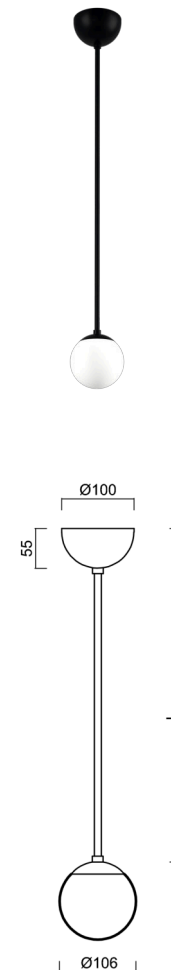

ADRIA P1A

Z11/090/L100 C*

WWW.OSMONT.CZ

ADRIA P1A

Product code: ADR40149

Type: Z11/090/L100 C*

Short description of the luminaire: Black colour | pendant E27 light ON/OFF | TRIPLEX OPAL hand blown glass shade | rod pendant 100 cm |

Technical data

Types of luminaires	Classic on/off
Mounting type	Suspended - rod
Base material	steel
Shade material	three-layer glass TRIPLEX OPAL
Base color	black Ral9005
Shade color	white
Holding the shade	steel holder
Mounting location	ceiling
Width	106 mm
Length	106 mm
Height	106 mm
Diameter	ø 106 mm
Suspension length	1000 mm
mounting holes (diameter)	none
Impact strength	IK01
Operating temperature	from -20°C to +30°C

Electrical data

Power consumption	5 W
Ingress Protection	IP40
Socket	E27
terminal block	none

Luminous data

Blue light hazard	Risk group 0
-------------------	--------------

Eulum data for calculation programs are available at www.osmont.cz.

TECHNICAL SHEET

Logistical data

EAN	8591728195458
Warranty*	60 months

**The warranty for the batteries is valid for 36 months from the date of purchase.*

Additional assortment:

Lampshade

Product code	Name	Color	Picture	Drawing
20145	090			